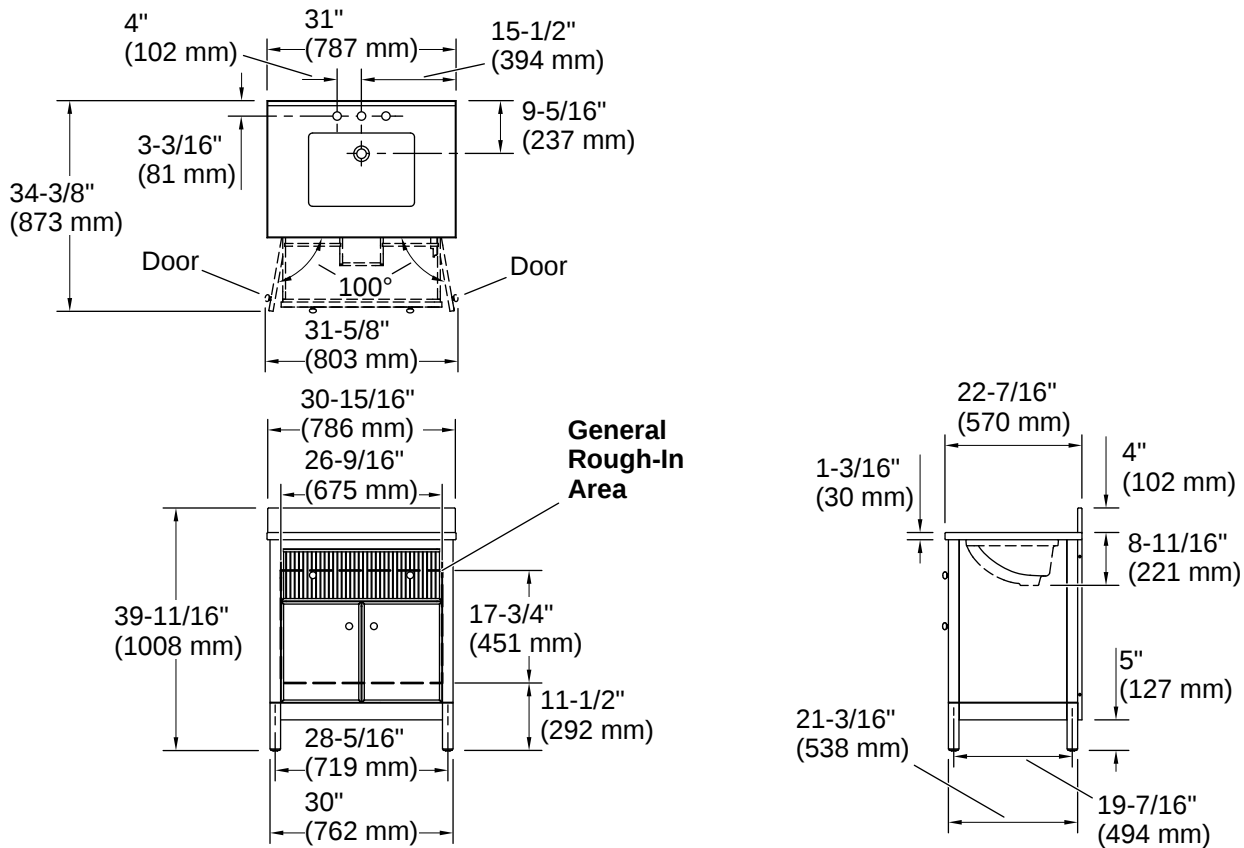

Malin™ by Studio McGee | K-35019

30" bathroom vanity cabinet with sink and quartz top

Features

- Designed in collaboration with Studio McGee
- Set includes cabinet, precut quartz vanity top, backsplash, sink, cabinet hardware
- Full-extension 17" (432 mm) drawer with soft-close undermount slides
- Removable dividers in top drawers to personalize drawer organization
- Three-way adjustable soft-close door hinges for easy cabinet access
- 20-7/16" (519 mm) cabinet interior provides ample storage space
- Finish-matched cabinet interior offers generous clearance for plumbing
- Vanity top has 8" (203 mm) widespread faucet holes; requires deck-mount faucet (sold separately)
- Vibrant® Polished Nickel hardware included on White and Draper Oak vanities; Vibrant Brushed Moderne Brass hardware on White Oak vanities. Additional hardware finishes are available (sold separately)
- Bianco Bella (GBB) quartz vanity top adds beauty and long-lasting durability
- Coordinates with Bianco Bella (GBB) quartz side splash (sold separately)

All product dimensions are nominal.

Lighting Included:	No
Number of Deck Holes:	3
Center(s):	8" (203 mm)

Material

- Quartz vanity top
 - Vitreous china sink
 - Solid and composite wood
 - Wood is a living material, and its beauty is enhanced by natural variations in grain, color, and pattern. No two pieces of wood are exactly the same, and the color will change with age, temperature, and exposure to light
-

Installation

- Easy installation – no special tools required
- Sink preinstalled on vanity top to simplify installation

Installation Notes

Install this product according to the installation instructions.