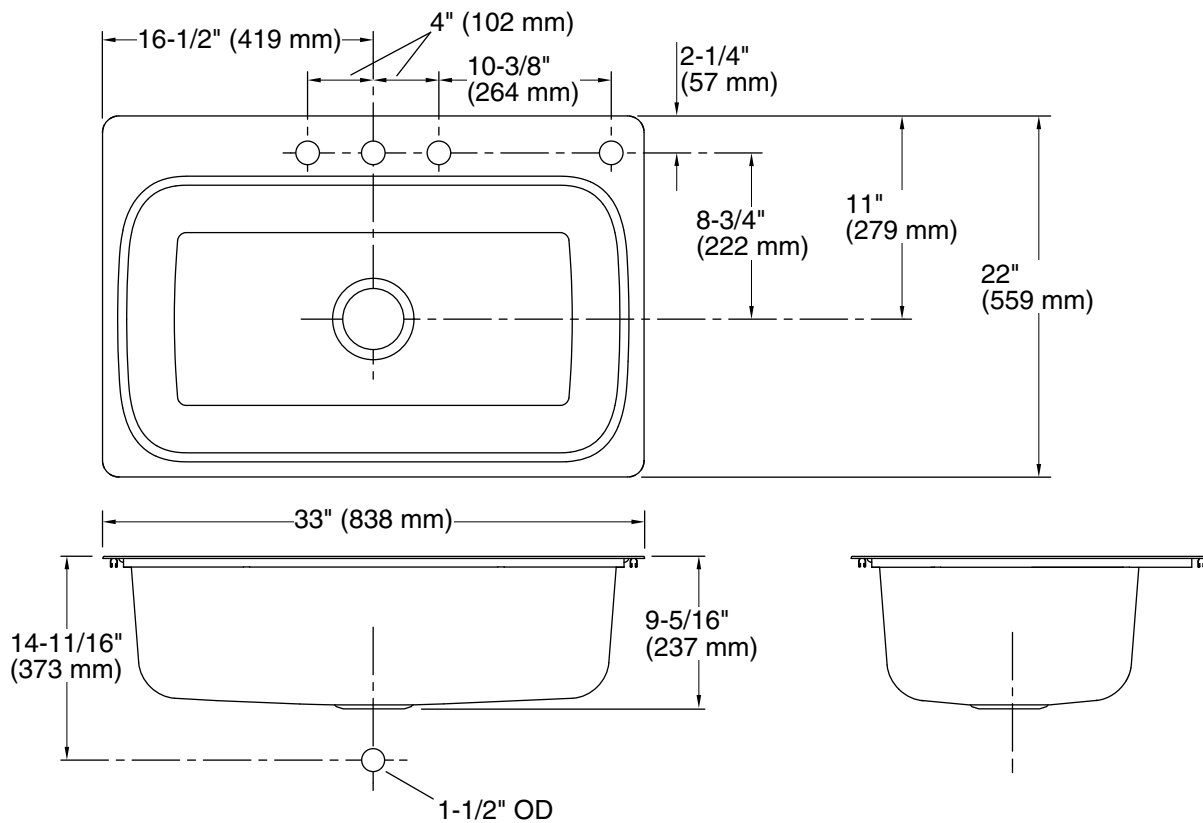

Verse™
33" top-mount single-bowl kitchen sink
K-20060-4

Features

- 36" minimum base cabinet width
- Single bowl
- 9" (229 mm) depth provides generous workspace
- Includes installation hardware
- Three faucet holes and one accessory hole to the right

Technical Information

All product dimensions are nominal.

Basin configuration: Single Bowl
 Min. base cabinet width: 36" (914 mm)

Bowl area (Only): Length: 29-7/16" (748 mm)
 Width: 15-11/16" (399 mm)
 Bowl depth: 9" (229 mm)
 Water depth: 9" (229 mm)

Number of deck holes: 4

Faucet hole(s): 1-7/16" (37 mm)

Soap/Lotion hole: 1-7/16" (37 mm)

Drain hole: 3-3/4" (94 mm)

Notes

Install this product according to the installation instructions.