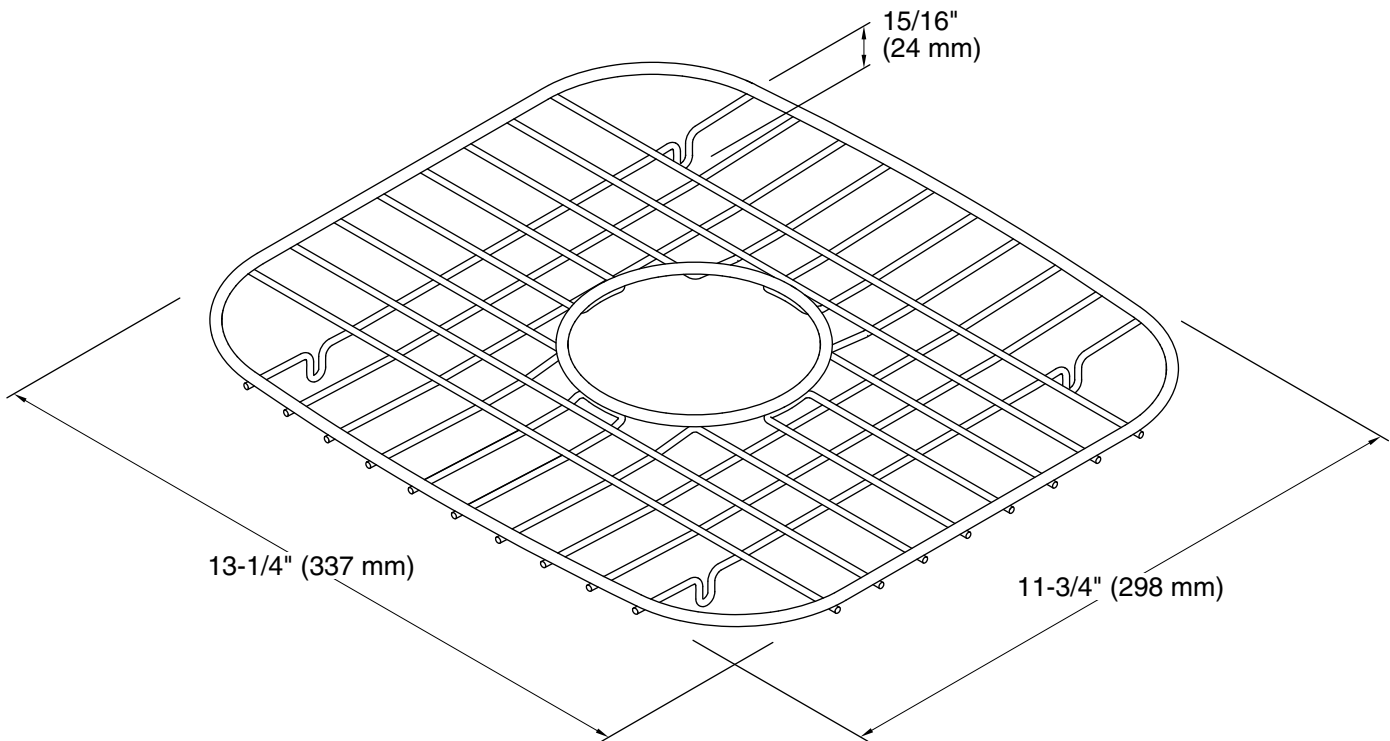

Technical Information

All product dimensions are nominal.

Material: Stainless Steel