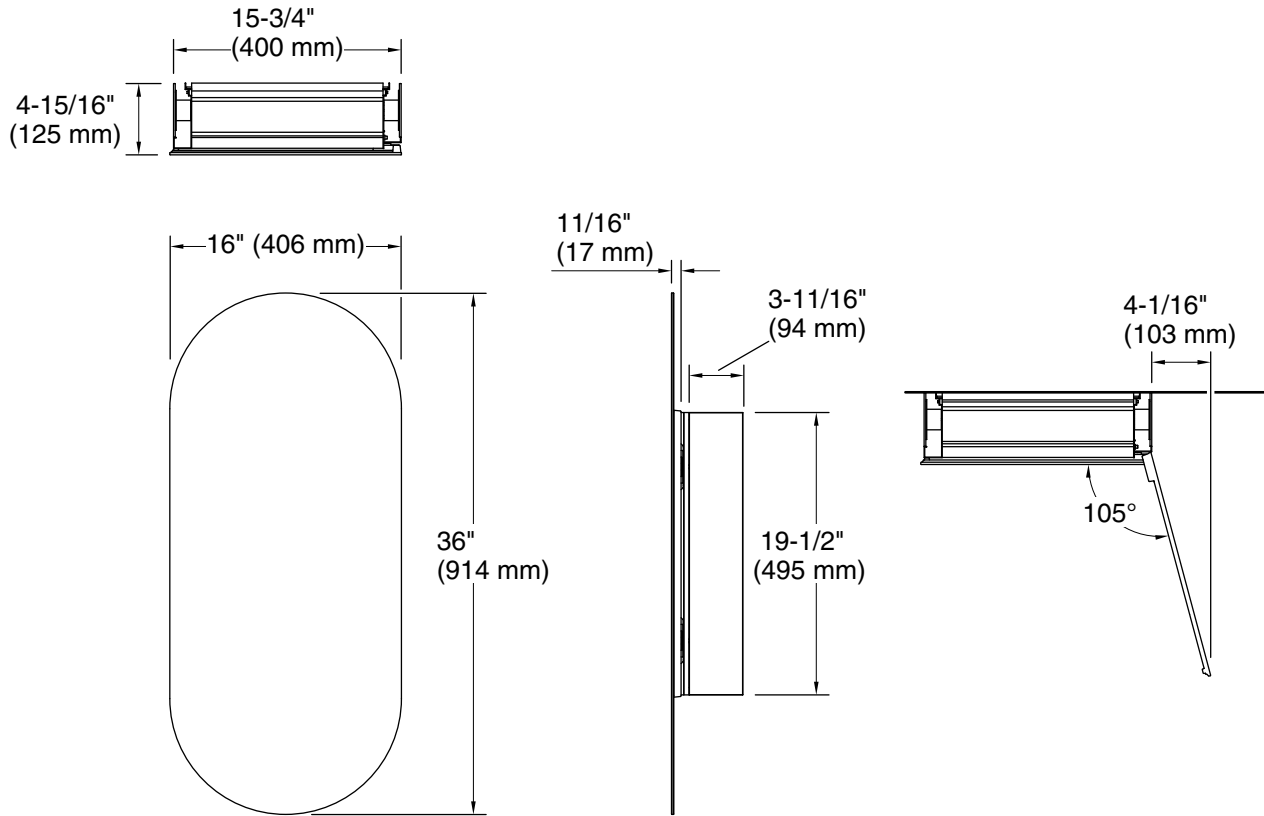

## Features

- 4" (102 mm) -deep shelves offer more room for larger jars, bottles, and grooming supplies
- Two adjustable tempered-glass shelves offer additional bathroom storage
- Full-overlay mirrored door with flat edges and capsule shape
- Mirrored interior
- Three-way adjustable slow-close hinges with 105° opening capability for easy cabinet access
- Easy-hang bracket mounts cabinet securely and simplifies surface-mount applications
- Includes side mirror kit for surface-mount installation

## Installation

- Mirrored door extends 8-1/4" (210 mm) both above and below actual cabinet height of 19-1/2" (495 mm)
- Surface-mount or recessed
- Can be installed with left- or right-hand swing
- Includes mounting hardware for surface or recessed installation

### Technical Information

All product dimensions are nominal.

Lighting included: No