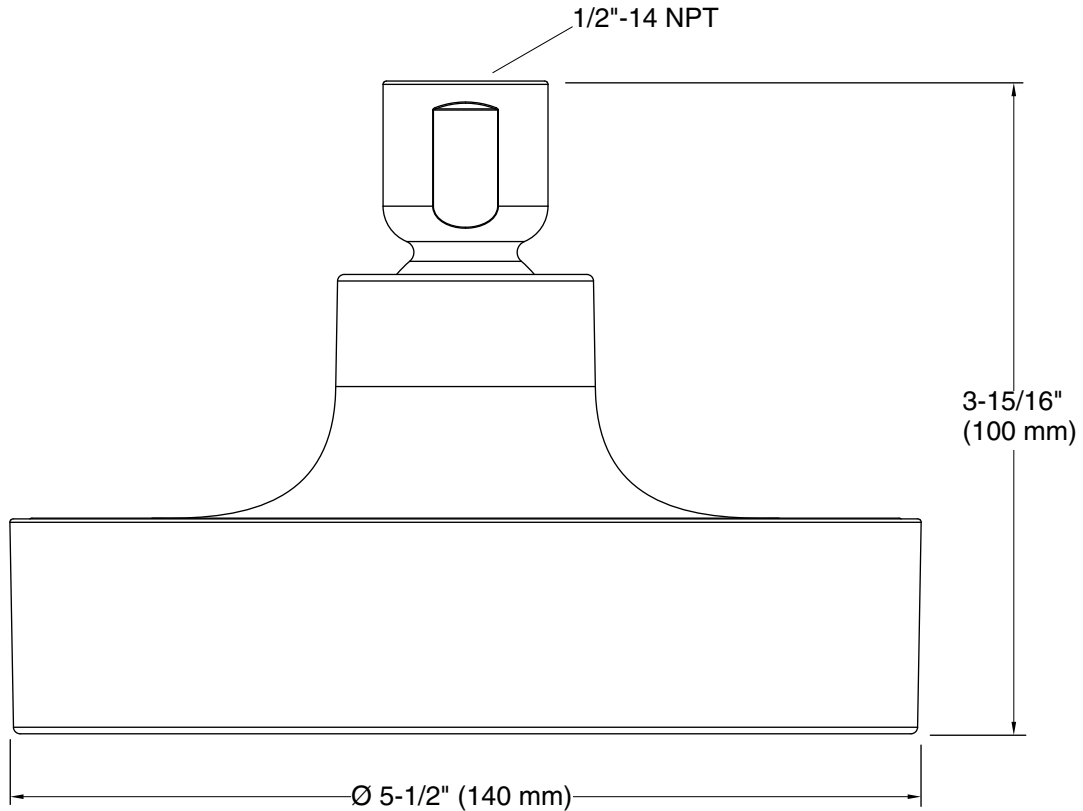

Technical Information

All product dimensions are nominal.

Showerhead/Body Spray:

Rated maximum flow: 1.75 gal/min (6.6 l/min)

flow:

Pressure: 80 psi (5.5 bar)

Notes

For use with automatic compensating valves rated at 1.5 gal/min (5.7 l/min) or less.

Install this product according to the installation instructions.