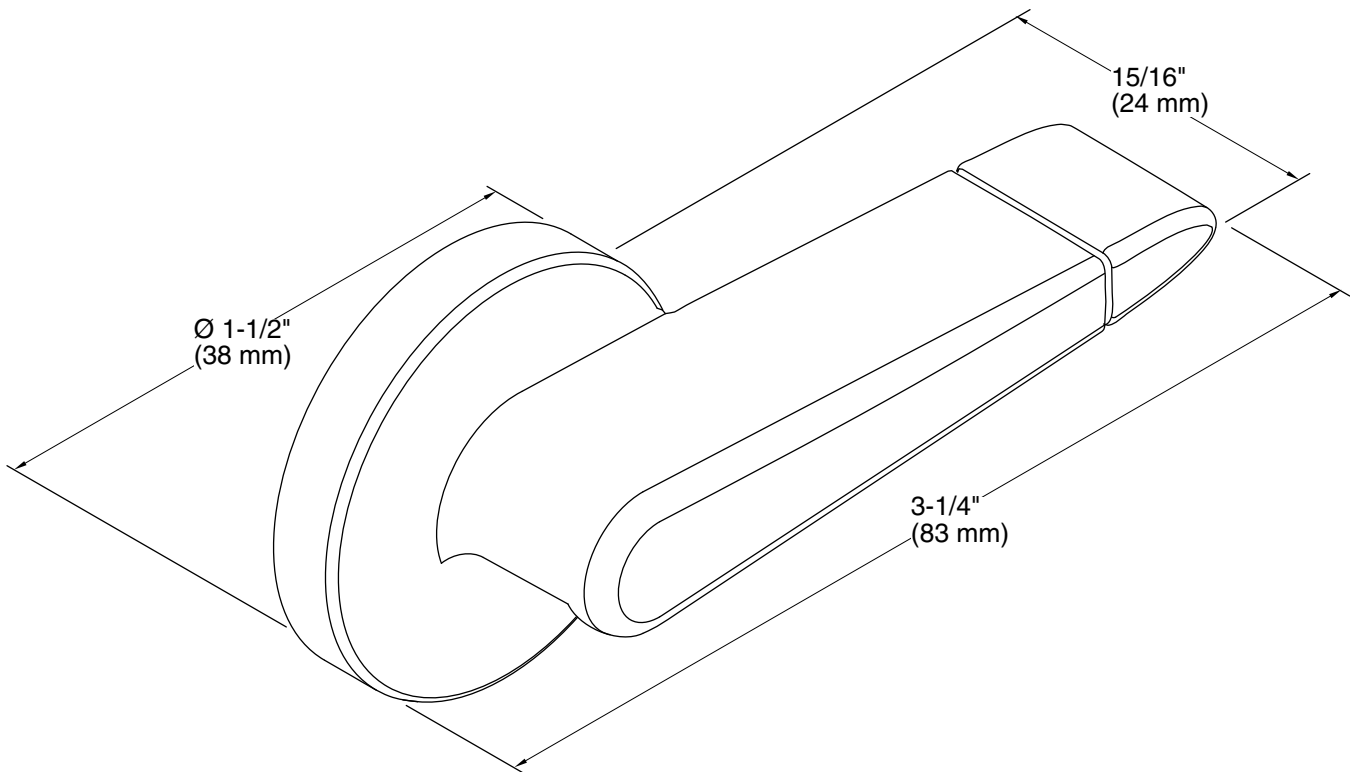

Features

- Left-hand nested trip lever
- For use with the K-3987 and K-3988 Wellworth, K-3989 Highline, and K-75790 Persuade Curv dual-flush toilets

Material

- Premium metal construction for durability and reliability
- KOHLER finishes resist corrosion and tarnishing

Technical Information

All product dimensions are nominal.

Material: Metal