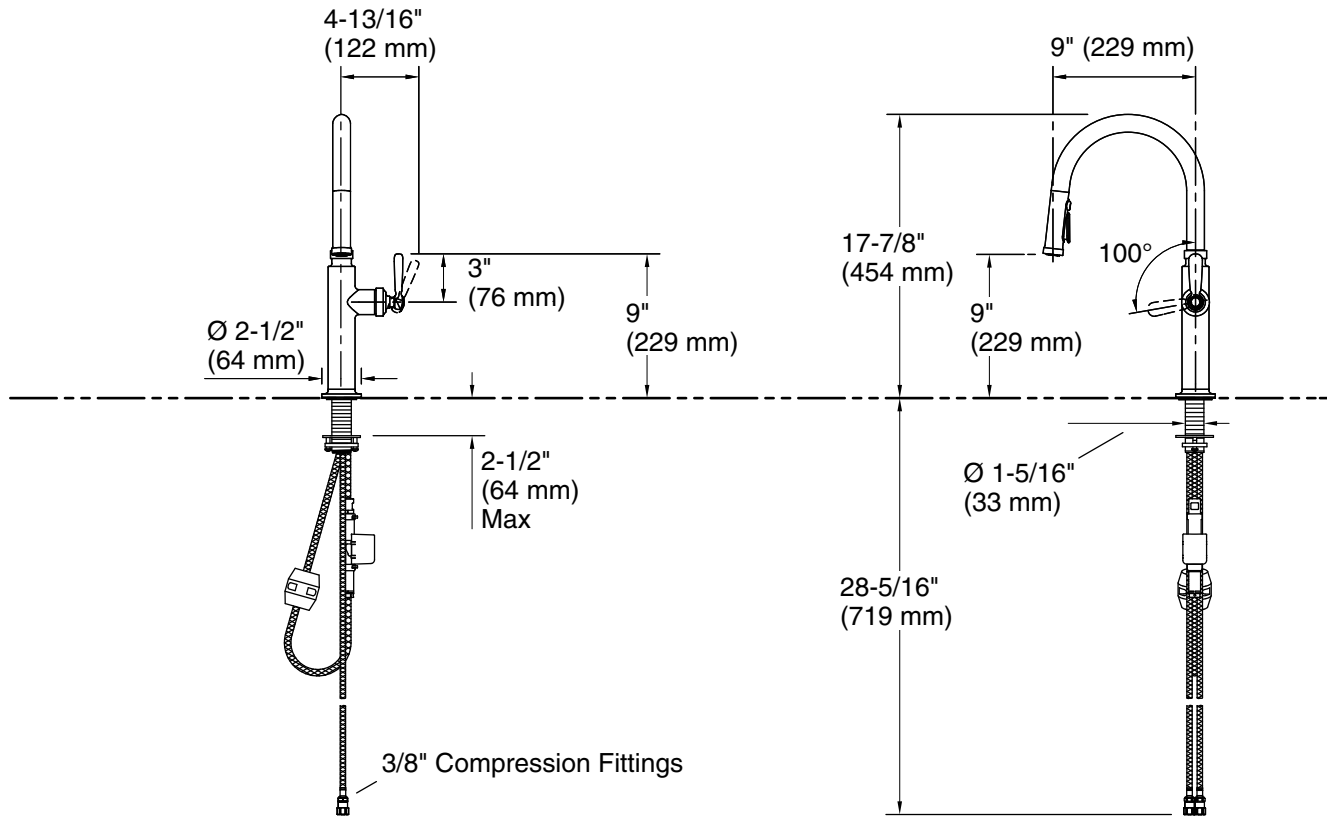

Optional Products/Accessories

K-24461 Three-hole kitchen faucet escutcheon

ADA **CSA B651**

Codes/Standards

ASME A112.18.1/CSA B125.1
 NSF/ANSI/CAN 61
 NSF/ANSI/CAN 372
 DOE - Energy Policy Act 1992
 California Energy Commission (CEC)
 ADA
 ICC/ANSI A117.1
 CSA B651

Technical Information

All product dimensions are nominal.

Power source: Plug - AC, included

Faucet flow rate: 1.5 gal/min (5.7 l/min)

Spout:

Spout reach: 9" (229 mm)

Notes

Install this product according to the installation instructions.