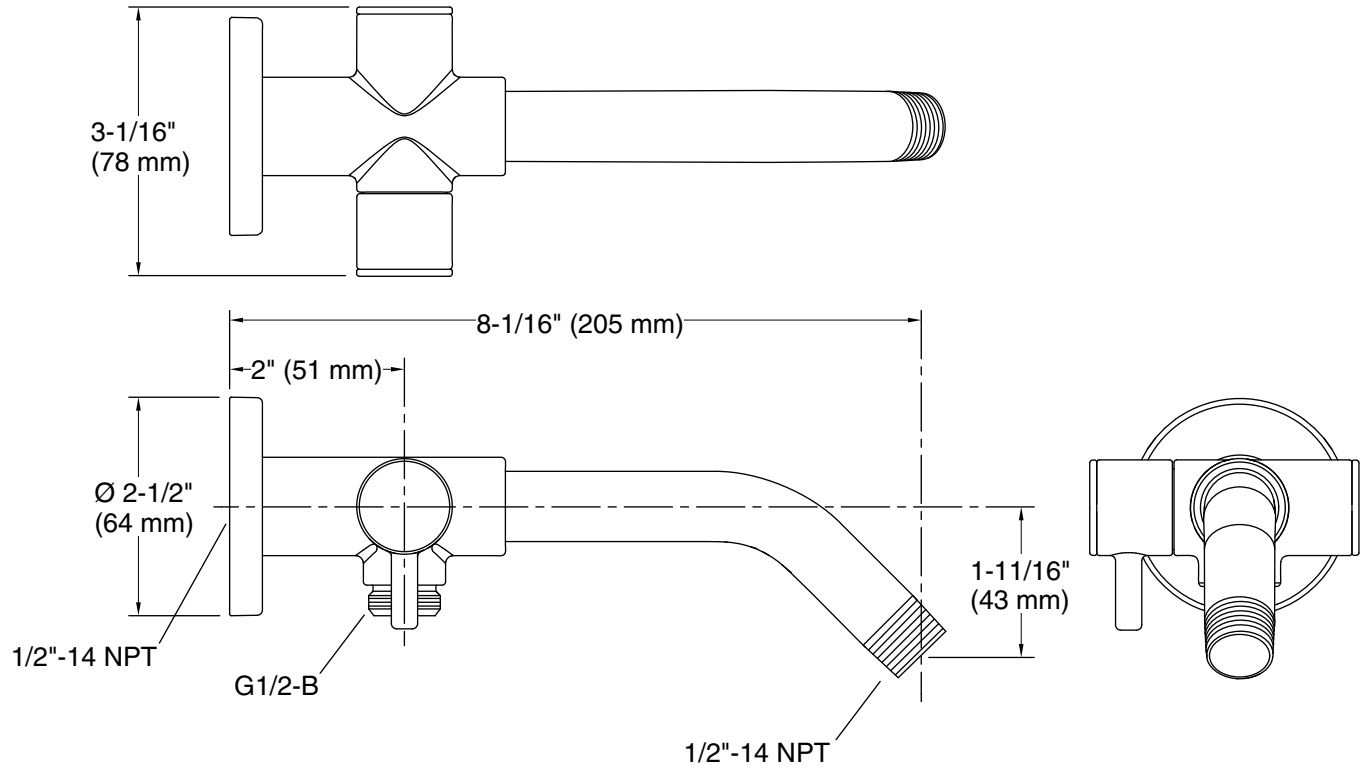

Features

- Diverter switches water between rainhead, handshower, or both at one time
- For use with KOHLER showerheads and handshowers (sold separately)
- Includes flange
- K-76334 Traditional flange and K-76335 Square flange also available (sold separately)
- 1/2" NPT connection

Technical Information

All product dimensions are nominal.

Drain included: No

Notes

Install this product according to the installation guide.