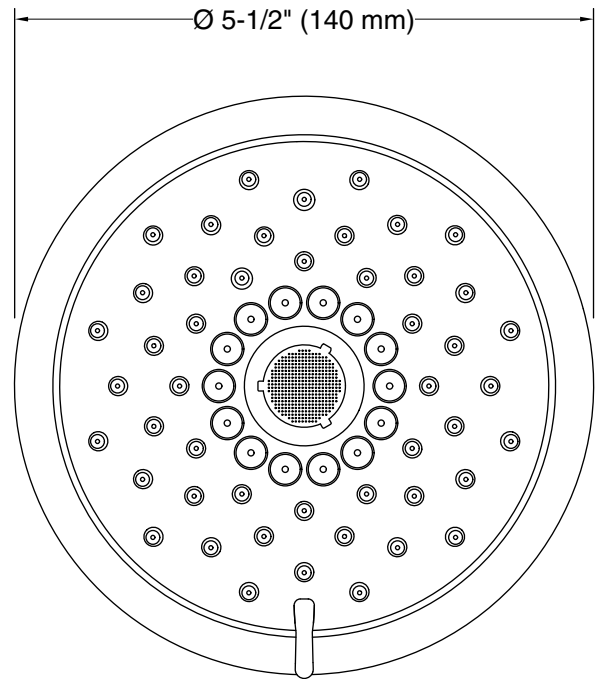

Features

- Multifunction showerhead and handshower each have advanced spray engines to provide three experiences: full coverage, pulsating massage, and silk spray
- Full coverage spray produces an encompassing spray ideal for everyday use
- Pulsating massage spray targets sore muscles to ease away aches and pains
- Silk spray releases a dense, luxurious spray ideal for rinsing
- MasterClean™ sprayface features an easy-to-clean surface that withstands mineral buildup
- Thumb tab allows for a smooth transition between sprays
- MasterClean™ sprayface features an easy-to-clean surface that withstands mineral buildup
- 1.75 gpm (6.6 lpm) flow rate.
- Coordinates with Forte®, Alteo®, and Refinia® faucets and accessories

Material

- KOHLER® finishes resist corrosion and tarnishing

Installation

- Shower arm and flange sold separately
- 1/2"-14 NPT connection.
- Wall-mount

Water Conservation & Rebates

- This product can help a building earn Water Efficiency points in LEED® Green Building Rating System

Recommended Products/Accessories

K-7397 Shower Arm and Flange
K-7395 Shower Arm and Flange
K-23723 Faucet cleaner

Codes/Standards

ASME A112.18.1/CSA B125.1
DOE - Energy Policy Act 1992
EPA WaterSense®
California Energy Commission (CEC)

Technical Information

All product dimensions are nominal.

Showerhead/Body Spray:

Rated maximum flow: 1.75 gal/min (6.6 l/min)

Notes

Install this product according to the installation instructions.