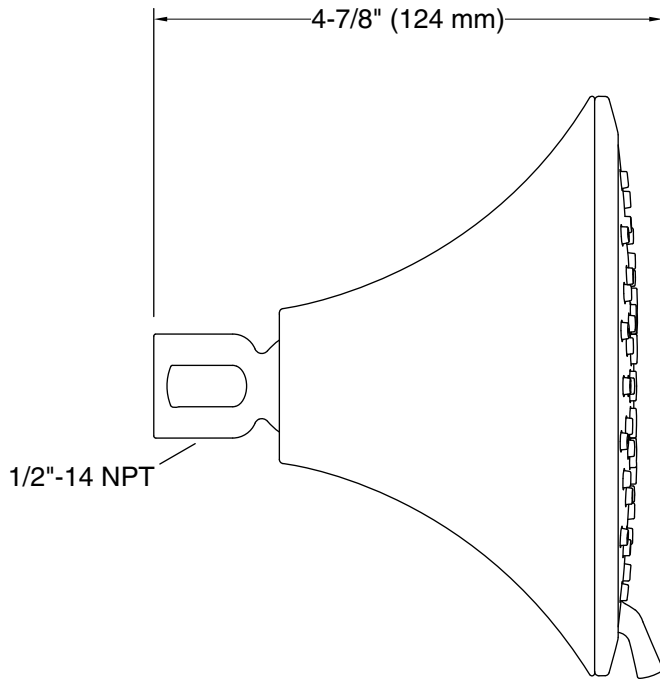

Material

- KOHLER® finishes resist corrosion and tarnishing

Installation

- Shower arm and flange sold separately
- 1/2"-14 NPT connection.
- Wall-mount

Water Conservation & Rebates

- This product can help a building earn Water Efficiency points in LEED® Green Building Rating System

Recommended Products/Accessories

K-7397 Shower Arm and Flange
K-7395 Shower Arm and Flange
K-23723 Faucet cleaner

Codes/Standards

ASME A112.18.1/CSA B125.1
DOE - Energy Policy Act 1992
EPA WaterSense®
California Energy Commission (CEC)

Technical Information

All product dimensions are nominal.

Showerhead/Body Spray:

Rated maximum flow: 1.75 gal/min (6.6 l/min)

Notes

Install this product according to the installation instructions.