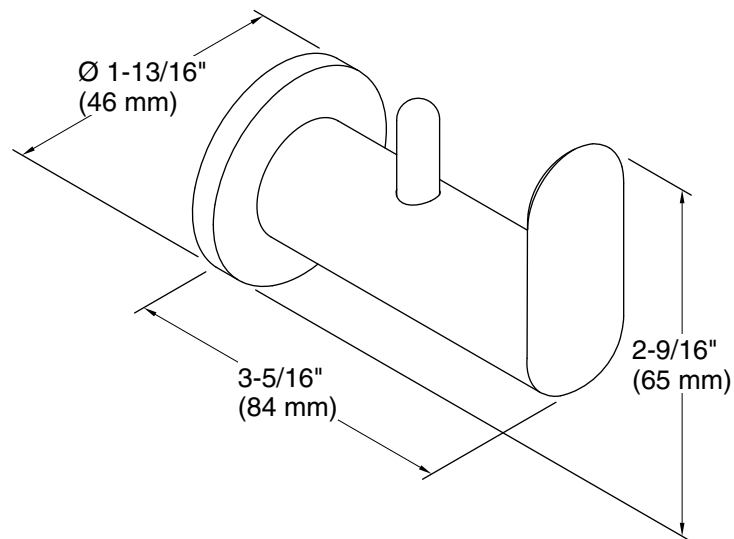

Color	Code	Description
	CP	Polished Chrome
	BN	Vibrant® Brushed Nickel
	BL	Matte Black

Technical Information

All product dimensions are nominal.

Material: Zinc

Notes

Install this product according to the installation instructions.