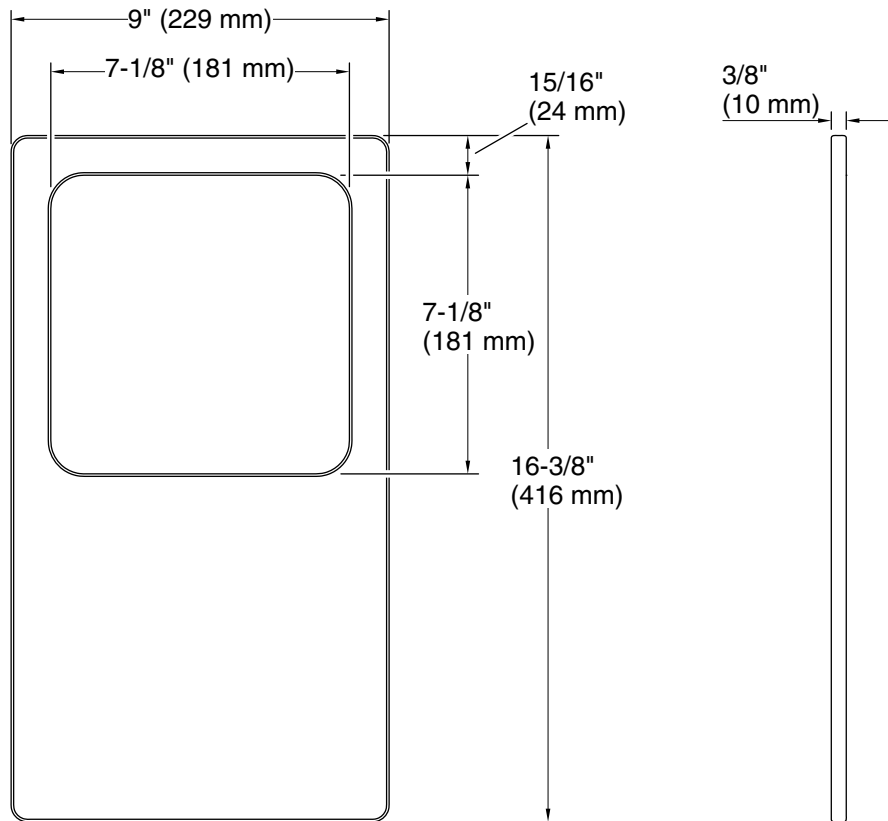

Technical Information

All product dimensions are nominal.

Material: Paper Composite

Notes

Install this product according to the installation instructions.