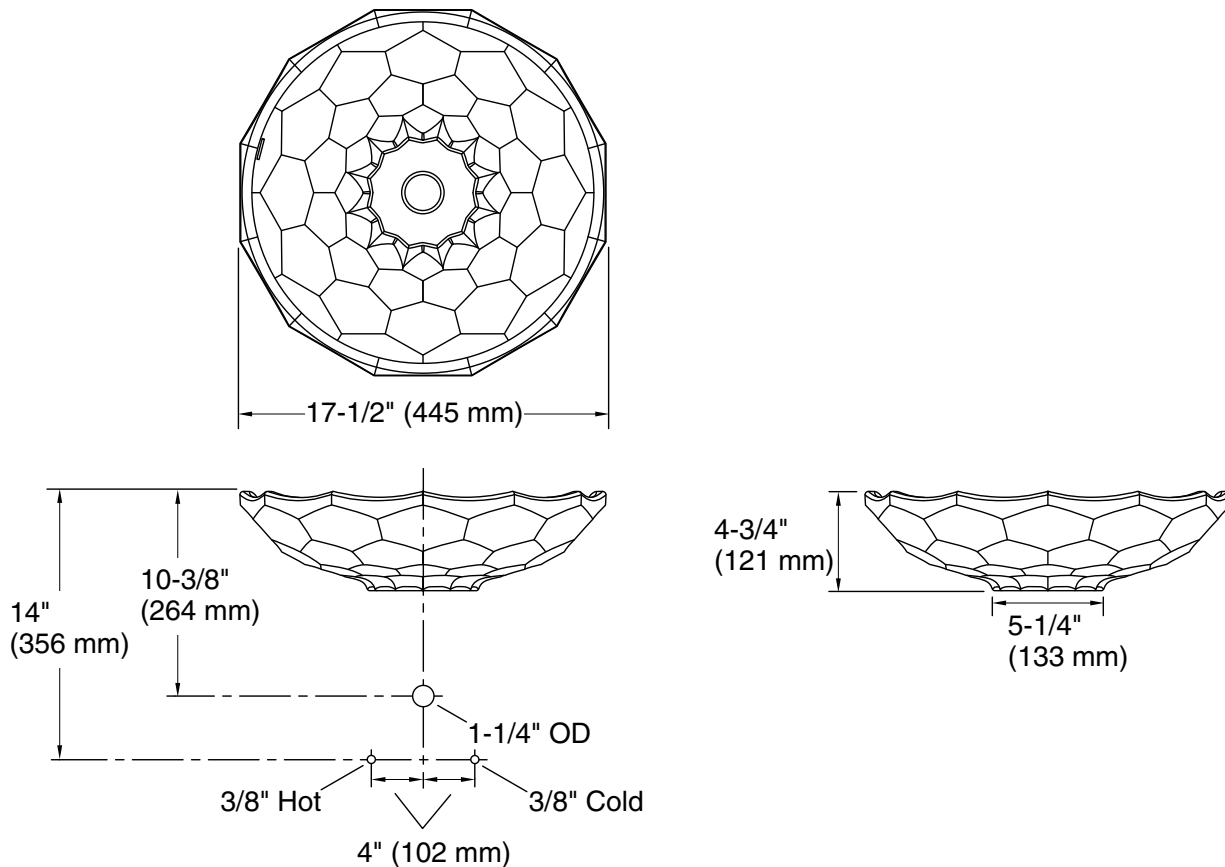

Features

- Generously sized basin with light-reflecting facets.
- No faucet holes; requires wall- or counter-mount faucet.
- Fits on a standard-size countertop and works with a range of faucet styles.
- Allows flexible faucet and accessory installation.

Material

- Glass.

Installation

- Vessel.

Required Products/Accessories

K-7107 Decorative Drain

or

K-7108 Decorative Drain

Technical Information

All product dimensions are nominal.

Bowl configuration: Single
Installation: Vessel
Bowl area: Bowl depth: 4" (102 mm)
Water depth: 4" (102 mm)

Notes

Install this product according to the installation instructions.