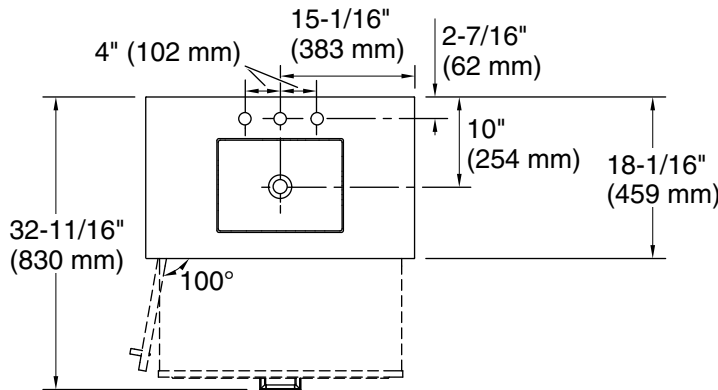

Color	Code	Description
	0	White
	1WT	Mohair Grey

Waste Pipe Location Information

Technical Information

All product dimensions are nominal.

Notes

Install this product according to the installation instructions.