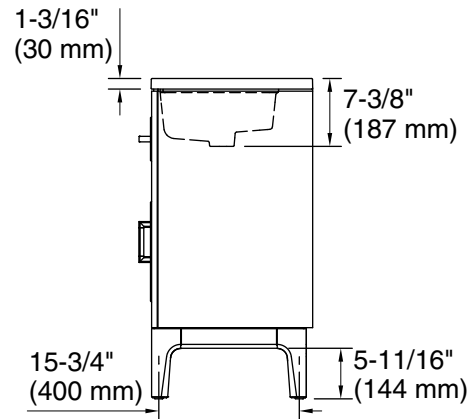

Features

- One full-extension 12¾" (325 mm) drawer with soft-close side-mount slides.
- Three-way adjustable soft-close door hinges with 100° opening capability for easy cabinet access.
- 18" (457 mm) cabinet interior provides ample storage space.
- Finish-matched cabinet interior offers generous clearance for plumbing.
- Quartz vanity top adds beauty and long-lasting durability.
- Customize your storage with optional accessories such as floor liners, drawer organizers, and perfectly sized containers (sold separately).
- Coordinates with K-33558 upgraded hardware finishes, K-25815 quartz backsplash, K-25819 quartz side splash, and K-32814-SH2 upgraded legs (sold separately).

- K-25815 4" x 30" quartz backsplash
- K-32814-SH2 30" vanity legs
- K-33556-ASB 70" x 24" linen tower
- K-33557-ASB 28" x 24" wall cabinet
- K-33558 4½" cabinet pull
- K-33585 Drawer organizer set
- K-27934 Protective floor liner for 30" cabinet
- K-33587 Divided drawer organizer
- K-33586 Drawer organizer with lid
- K-33588 Makeup display tray and organizer
- K-25819 4" x 17.25" quartz side splash

Color	Code	Description
	0	White
	1WT	Mohair Grey

Waste Pipe Location Information

Technical Information

All product dimensions are nominal.

Notes

Install this product according to the installation instructions.