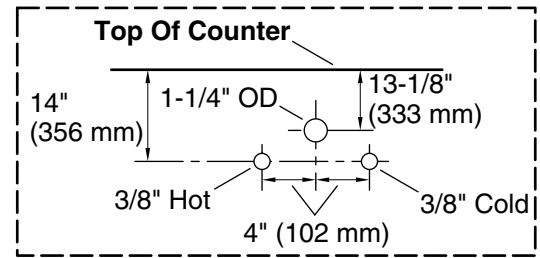

Features

- One full-extension 12¾" (325 mm) drawer with soft-close side-mount slides.
- Three-way adjustable soft-close door hinges with 100° opening capability for easy cabinet access.
- 18" (457 mm) cabinet interior provides ample storage space.
- Finish-matched cabinet interior offers generous clearance for plumbing.
- Quartz vanity top adds beauty and long-lasting durability.
- Customize your storage with optional accessories such as floor liners, drawer organizers, and perfectly sized containers (sold separately).
- Coordinates with K-33558 upgraded hardware finishes, K-25815 quartz backsplash, K-25819 quartz side splash, and K-32814-SH2 upgraded legs (sold separately).

- K-25815 4" x 30" quartz backsplash
- K-32814-SH2 30" vanity legs
- K-33556-ASB 70" x 24" linen tower
- K-33557-ASB 28" x 24" wall cabinet
- K-33558 4½" cabinet pull
- K-33585 Drawer organizer set
- K-27934 Protective floor liner for 30" cabinet
- K-33587 Divided drawer organizer
- K-33586 Drawer organizer with lid
- K-33588 Makeup display tray and organizer
- K-25819 4" x 17.25" quartz side splash

Color	Code	Description
	0	White
	1WT	Mohair Grey

Waste Pipe Location Information

Technical Information

All product dimensions are nominal.

Notes

Install this product according to the installation instructions.