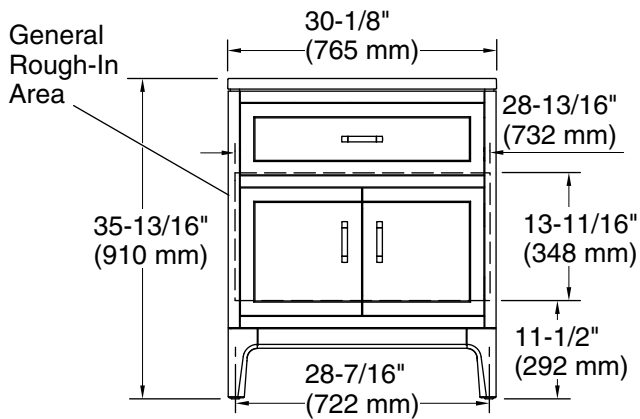

Features

- One full-extension 12¾" (325 mm) drawer with soft-close side-mount slides.
- Three-way adjustable soft-close door hinges with 100° opening capability for easy cabinet access.
- 18" (457 mm) cabinet interior provides ample storage space.
- Finish-matched cabinet interior offers generous clearance for plumbing.
- Quartz vanity top adds beauty and long-lasting durability.
- Customize your storage with optional accessories such as floor liners, drawer organizers, and perfectly sized containers (sold separately).
- Coordinates with K-33558 upgraded hardware finishes, K-25815 quartz backsplash, K-25819 quartz side splash, and K-32814-SH2 upgraded legs (sold separately).

- K-25815 4" x 30" quartz backsplash
- K-32814-SH2 30" vanity legs
- K-33556-ASB 70" x 24" linen tower
- K-33557-ASB 28" x 24" wall cabinet
- K-33558 4½" cabinet pull
- K-33585 Drawer organizer set
- K-27934 Protective floor liner for 30" cabinet
- K-33587 Divided drawer organizer
- K-33586 Drawer organizer with lid
- K-33588 Makeup display tray and organizer
- K-25819 4" x 17.25" quartz side splash

Color	Code	Description
	0	White
	1WT	Mohair Grey

Waste Pipe Location Information

Technical Information

All product dimensions are nominal.

Notes

Install this product according to the installation instructions.