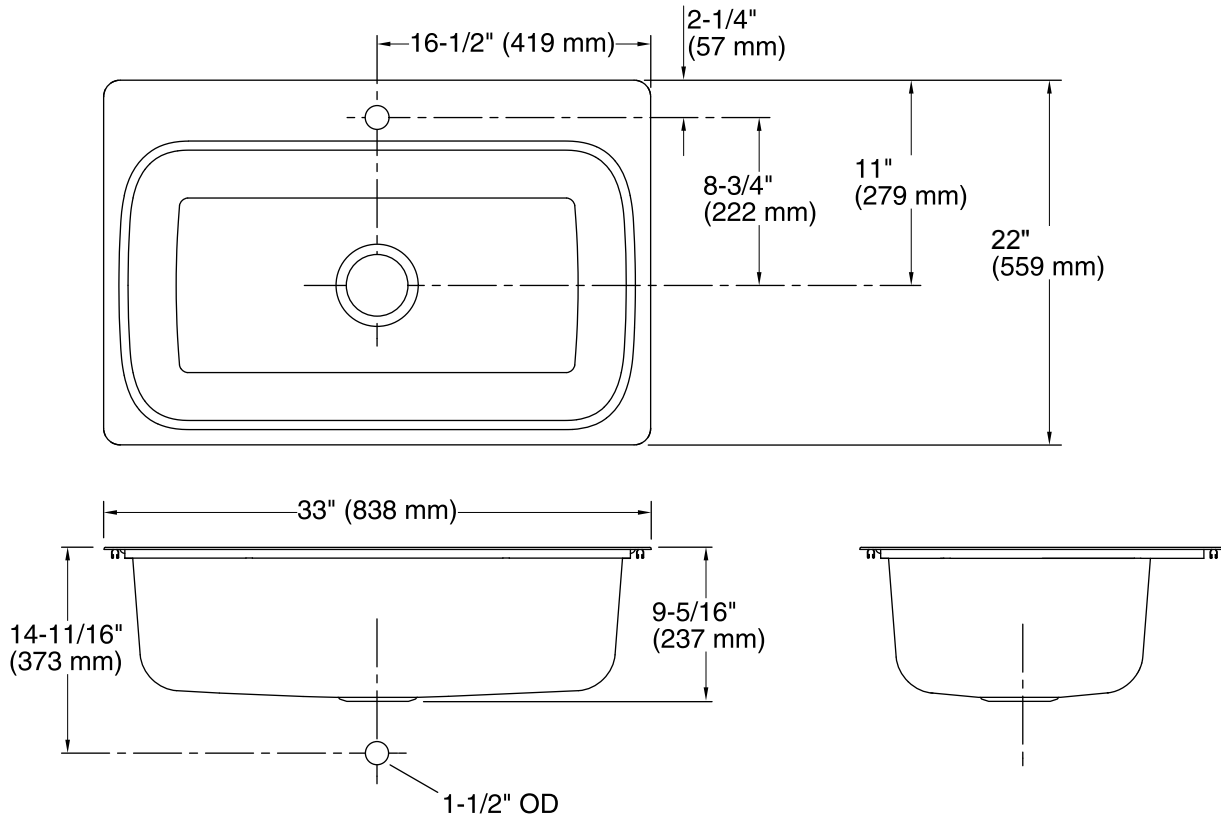

**Verse™**  
Top-mount Kitchen Sink  
**K-20060-1**

**Features**

- 36-inch minimum base cabinet width.
- Single bowl.
- 1 faucet hole.
- SilentShield® sound-absorption technology offers quieter performance.
- 9" depth provides generous workspace.
- Includes installation hardware.

**Material**

- 18-gauge stainless steel.

**Installation**

- Top-mount
- Strainer not included.

**Recommended Accessories**

- K-8801 Sink Strainer
- K-8799 Sink Strainer

**Components**

Additional included component/s: Installation hardware.

### Technical Information

All product dimensions are nominal.

Installation:	Top-mount
Min. base cabinet width:	36" (914 mm)
Bowl area (Only):	Length: 29-7/16" (748 mm) Width: 15-11/16" (399 mm) Bowl depth: 9" (229 mm) Water depth: 9" (229 mm)
Number of deck holes:	1
Faucet hole(s):	1-7/16" (37 mm)
Drain hole:	3-3/4" (94 mm)