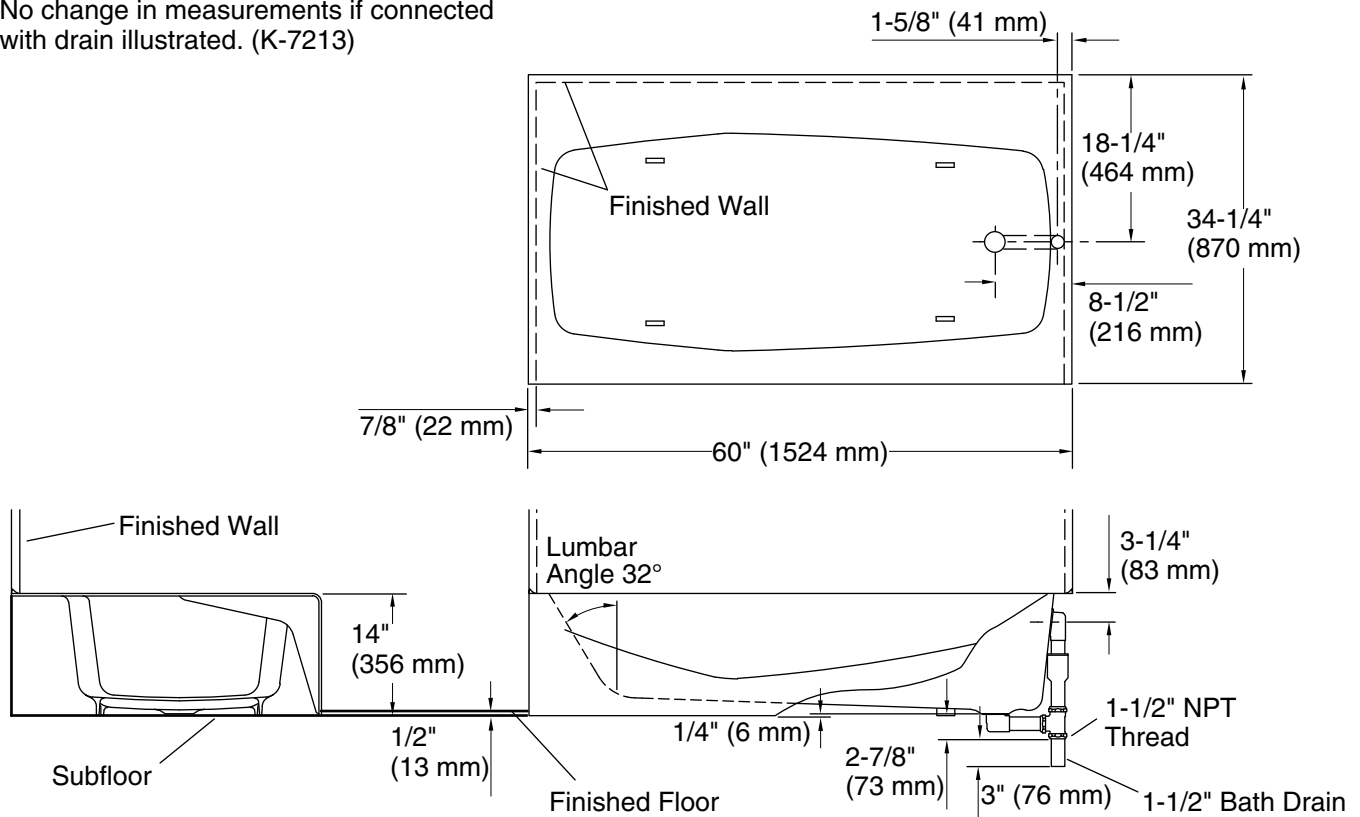

### Features

- 60" (1524 mm) x 34-1/4" (870 mm) x 14" (356 mm)
- Our most popular bath
- Integral apron for quick installation
- Integral lumbar support
- Integral apron
- Safeguard® slip-resistant surface provides excellent traction underfoot

### Technical Information

All product dimensions are nominal.

Drain location:	Right
Basin area, bottom:	45" x 22" (1143 mm x 559 mm)
Basin area, top:	55" x 24" (1397 mm x 610 mm)
Weight:	330 lbs (149.7 kg)
Minimum floor load:	51 lbs/ft <sup>2</sup> (249 kg/m <sup>2</sup> )
Water depth:	8-5/8" (219 mm)
Water capacity:	33 gal (124.9 L)
Minimum flat for door:	1-7/8" (47 mm)