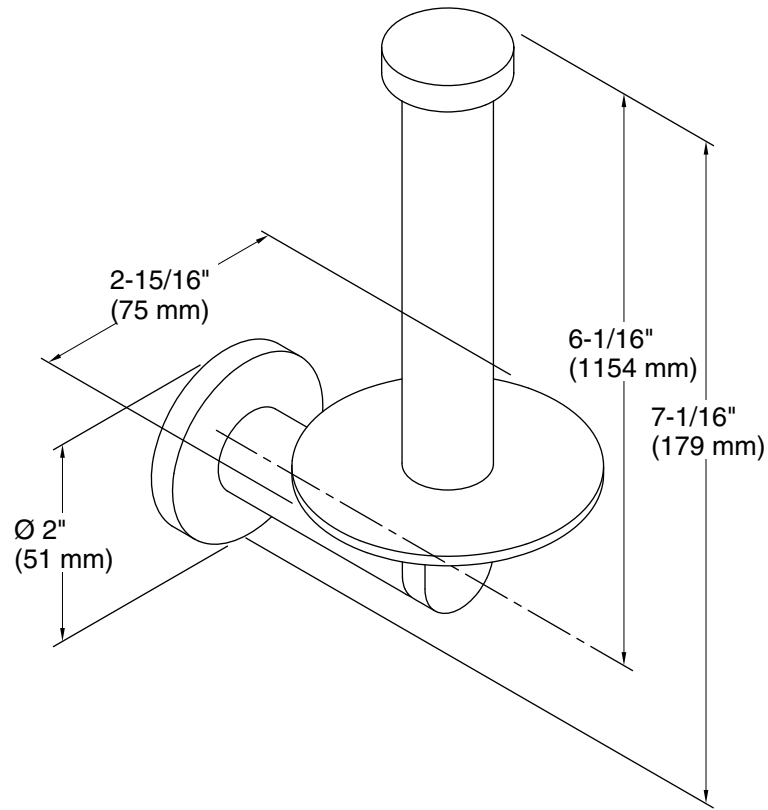

**Composed®**  
Vertical toilet paper holder  
**K-73148**

**Features**

- Vertical holder makes changing toilet paper quick and simple.
- Coordinates with faucets and accessories in the Composed collection.

### Technical Information

All product dimensions are nominal.

Material: Zinc, Brass