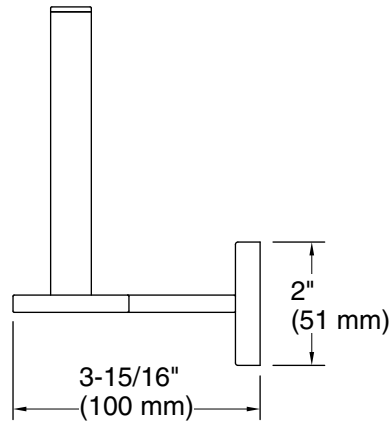

Technical Information

All product dimensions are nominal.

Material: Zinc, Stainless Steel

Notes

Install this product according to the installation instructions.

CAUTION: Risk of personal injury. Do not install these products in any area where they are likely to be used inadvertently as a grab bar or support bar. These products are not designed or intended for use as a grab bar or support bar.