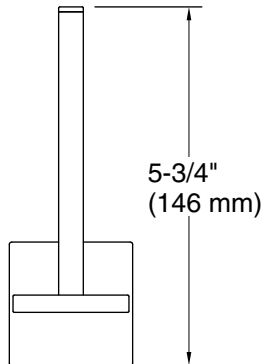

Features

- Vertical holder makes changing toilet paper quick and simple
- Coordinates with other products in the Square collection
- Includes installation hardware

Material

- Premium metal construction for durability and reliability
- KOHLER finishes resist corrosion and tarnishing

Color tiles intended for reference only.

Color	Code	Description
	CP	Polished Chrome
	BN	Vibrant™ Brushed Nickel
	BL	Matte Black
	2MB	Vibrant™ Brushed Moderne Brass

Technical Information

All product dimensions are nominal.