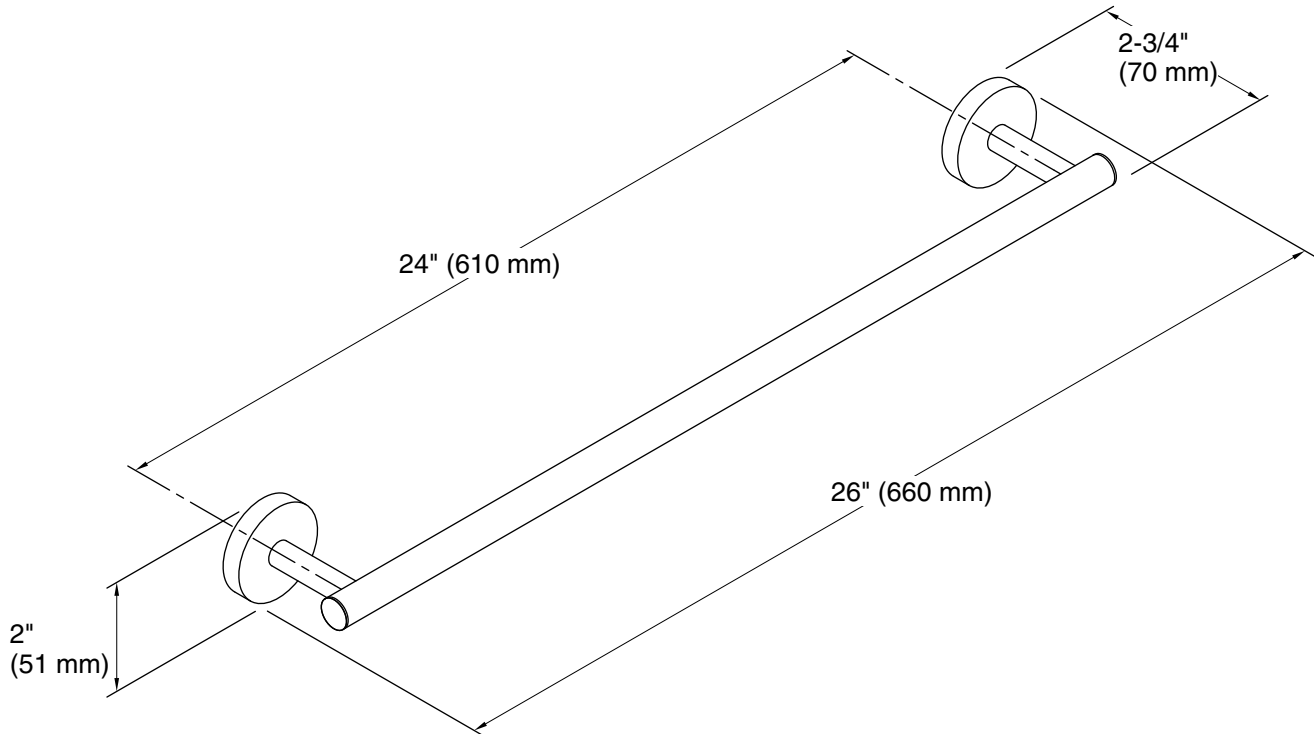

Features

- Coordinates with Elate faucets and accessories

Material

- Premium metal construction for durability and reliability
- KOHLER finishes resist corrosion and tarnishing

Installation

- Installation template and tools included

Technical Information

All product dimensions are nominal.

Installation Type: Wall-mount

Material: Zinc, Brass

Notes

Install this product according to the installation instructions.

CAUTION: Risk of personal injury. Do not install these products in any area where they are likely to be used inadvertently as a grab bar or support bar. These products are not designed or intended for use as a grab bar or support bar.