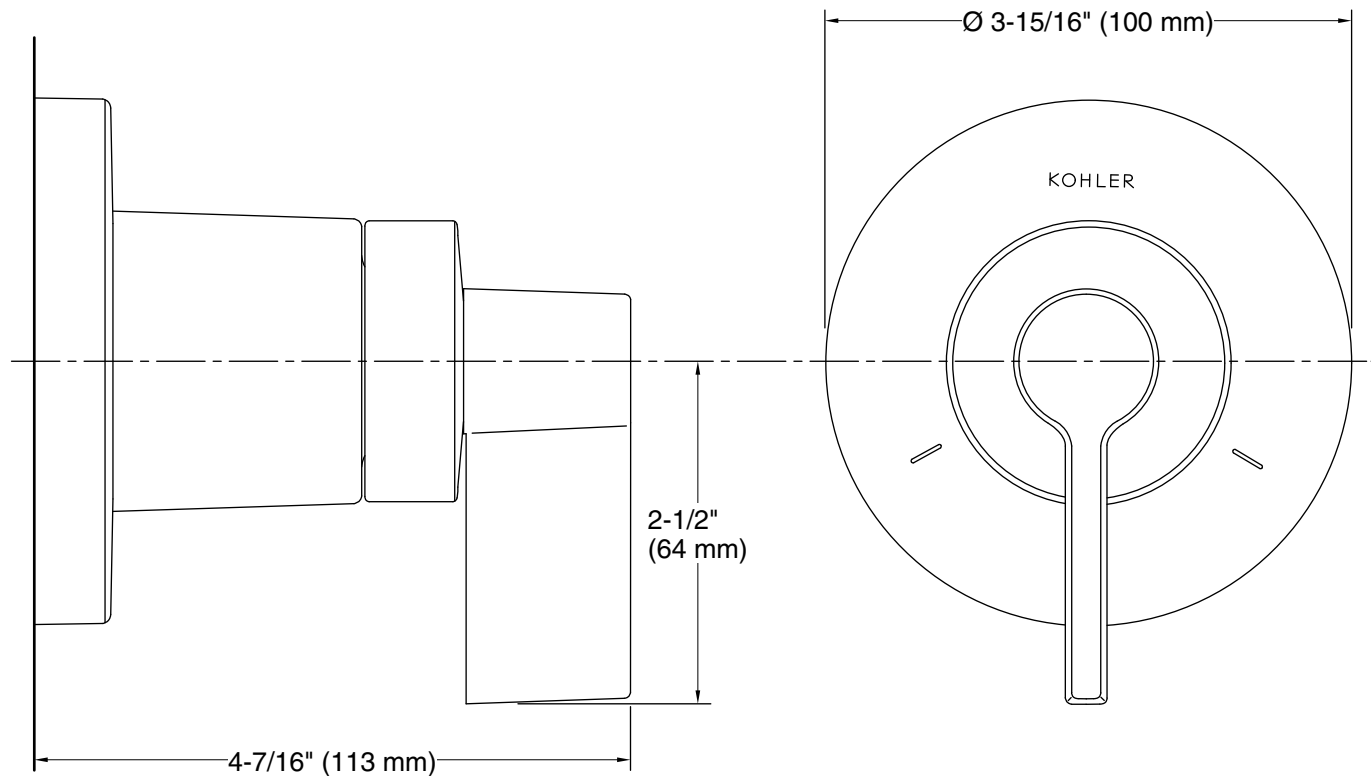

Technical Information

All product dimensions are nominal.

Drain included: No

Notes

Install this product according to the installation instructions.

ADA, OBC, CSA B651 compliant when installed to the specific requirements of these regulations.