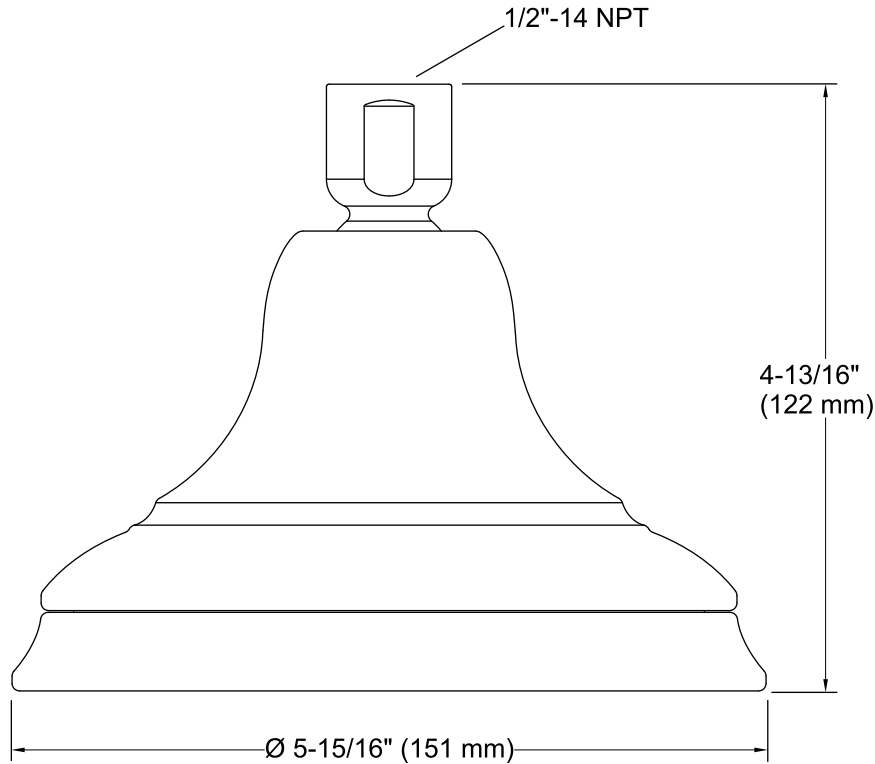

Features

- Single-function showerhead with Katalyst™ Spray technology.
- Single-function showerhead with 66 nozzle 5-15/16" (15.1 cm) diameter sprayface.
- Optimized sprayface for maximum performance.
- MasterClean™ spray nozzles to prohibit mineral build-up for easy cleaning.
- 2.5 gallons (9.5 L) per minute flow rate.

Installation

- 1/2" - 14 NPT connection.

Recommended Accessories

K-7397 Shower Arm and Flange

Codes/Standards

ASME A112.18.1/CSA B125.1

DOE - Energy Policy Act 1992

KOHLER® Faucet Lifetime Limited Warranty

Technical Information

All product dimensions are nominal.

Showerhead/Body Spray:

Rated maximum flow: 2.5 gal/min (9.5 l/min)

Notes

Install this product according to the installation guide.