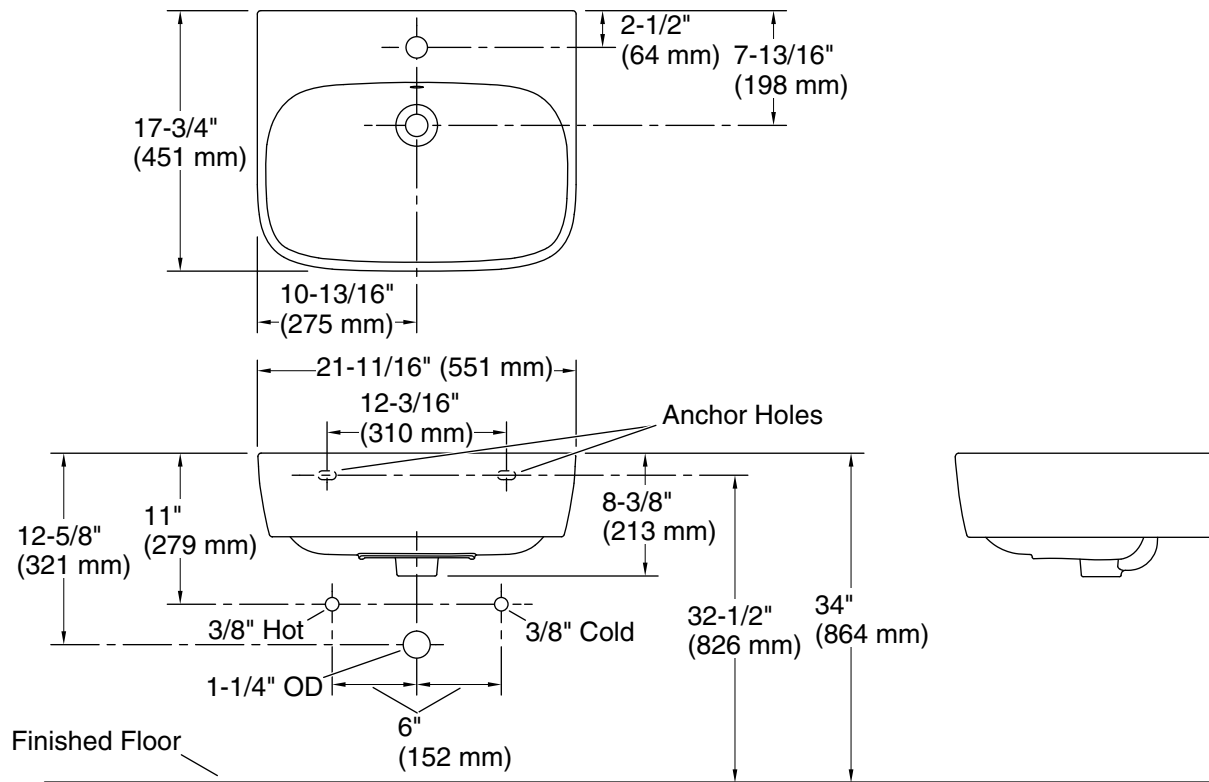

	0	White
---	---	-------

Technical Information

All product dimensions are nominal.

Installation:	Wall-mount
Bowl area (Only):	Length: 20-1/2" (520 mm) Width: 11-13/16" (300 mm) Bowl depth: 6-1/2" (165 mm) With overflow: Yes
With overflow:	Yes
Number of deck holes:	1
Drain hole:	1-3/4" (44 mm)