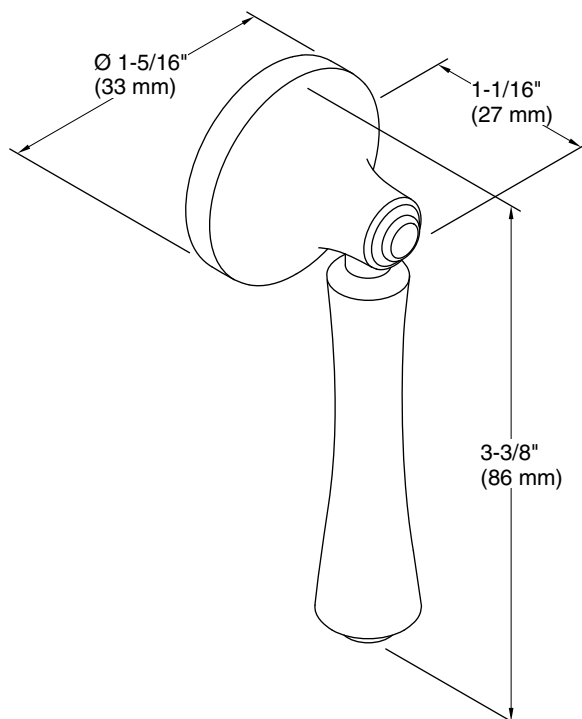

Features

- Left-hand trip lever
- For use with the K-3814 Corbelle toilet

Material

- Premium metal construction for durability and reliability
- KOHLER® finishes resist corrosion and tarnishing

Recommended Products/Accessories

Technical Information

All product dimensions are nominal.

Material: Zinc

Notes

Install this product according to the installation instructions.