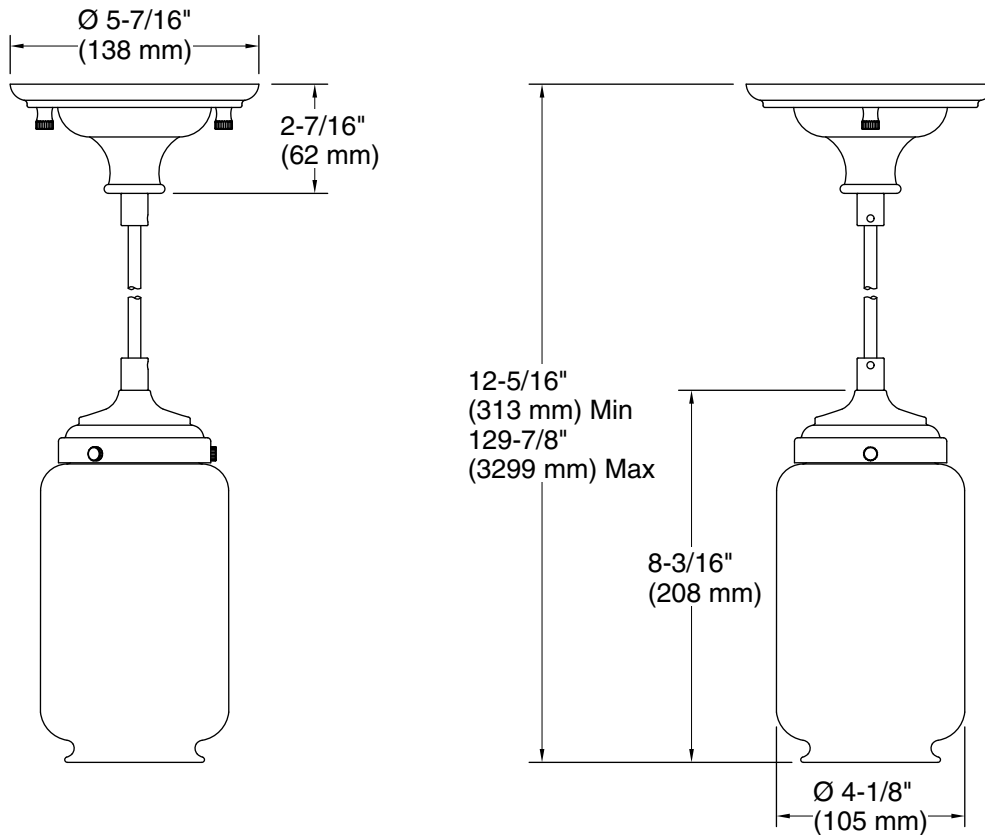

Required Electrical Service

One dedicated circuit required.

Lights: 120 V, 60 Hz

Technical Information

All product dimensions are nominal.

Installation Type: Ceiling-mount

Material: Brass

Number of Lights: 1

Lighting Type: Socket-based

Socket Type: E-26 Medium

Number of Shades: 2

Hanging Type: Cord

Height: 12-5/16" (312 mm) -

129-7/8" (3299 mm)

Electrical component rating: Socket Rating: 60 Hz, 40 W, 450 Lumens, 3000K