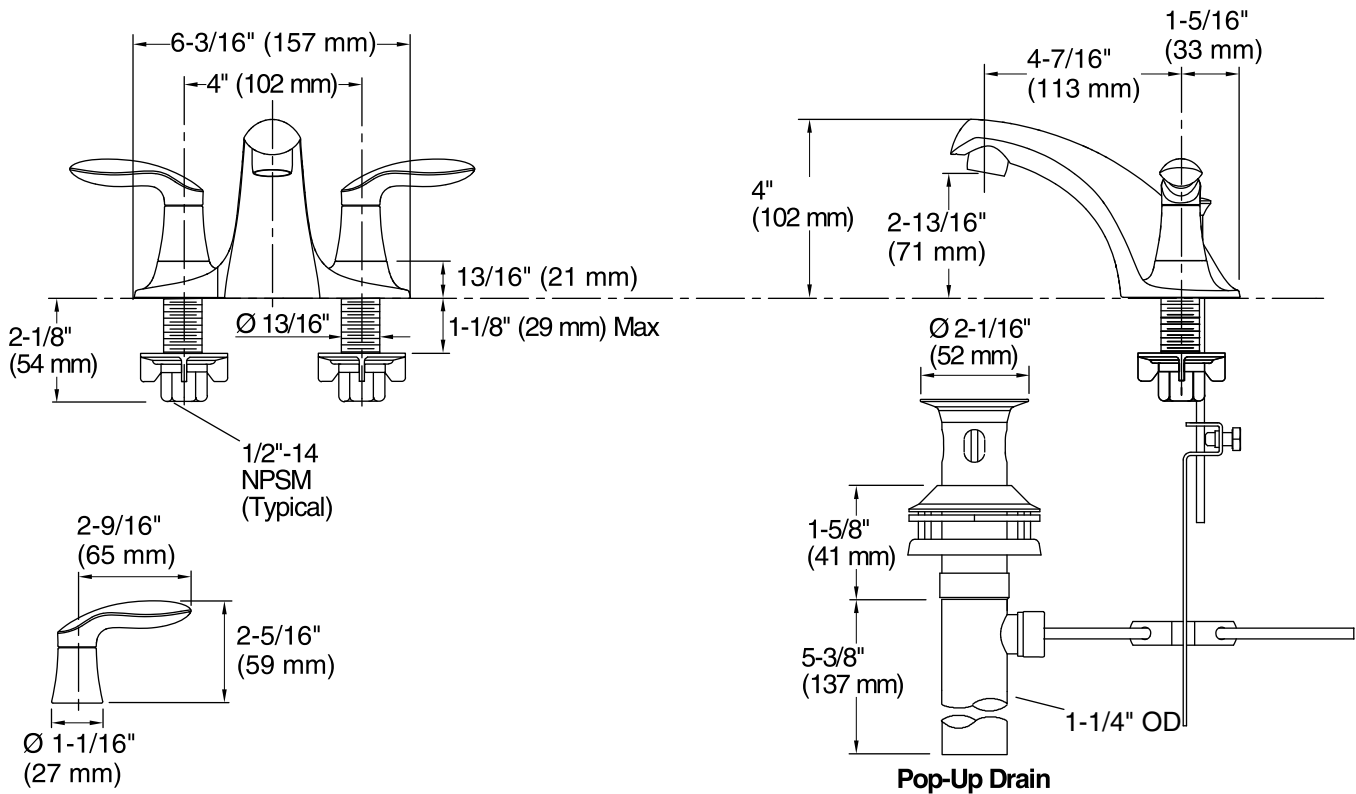

Technical Information

All product dimensions are nominal.

Valve body: Machined Brass

Drain with overflow: YES

Drain tailpiece included: YES

included:

Spout:

Spout reach: 4-7/16" (112 mm)

Handle clearance: 2-9/16" (65 mm)

Faucet:

Flow rate: 1.2 gal/min (4.5 l/min)

Pressure: 60 psi (4.1 bar)

Notes

Install this product according to the installation guide.

ADA, OBC, CSA B651 compliant when installed to the specific requirements of these regulations.