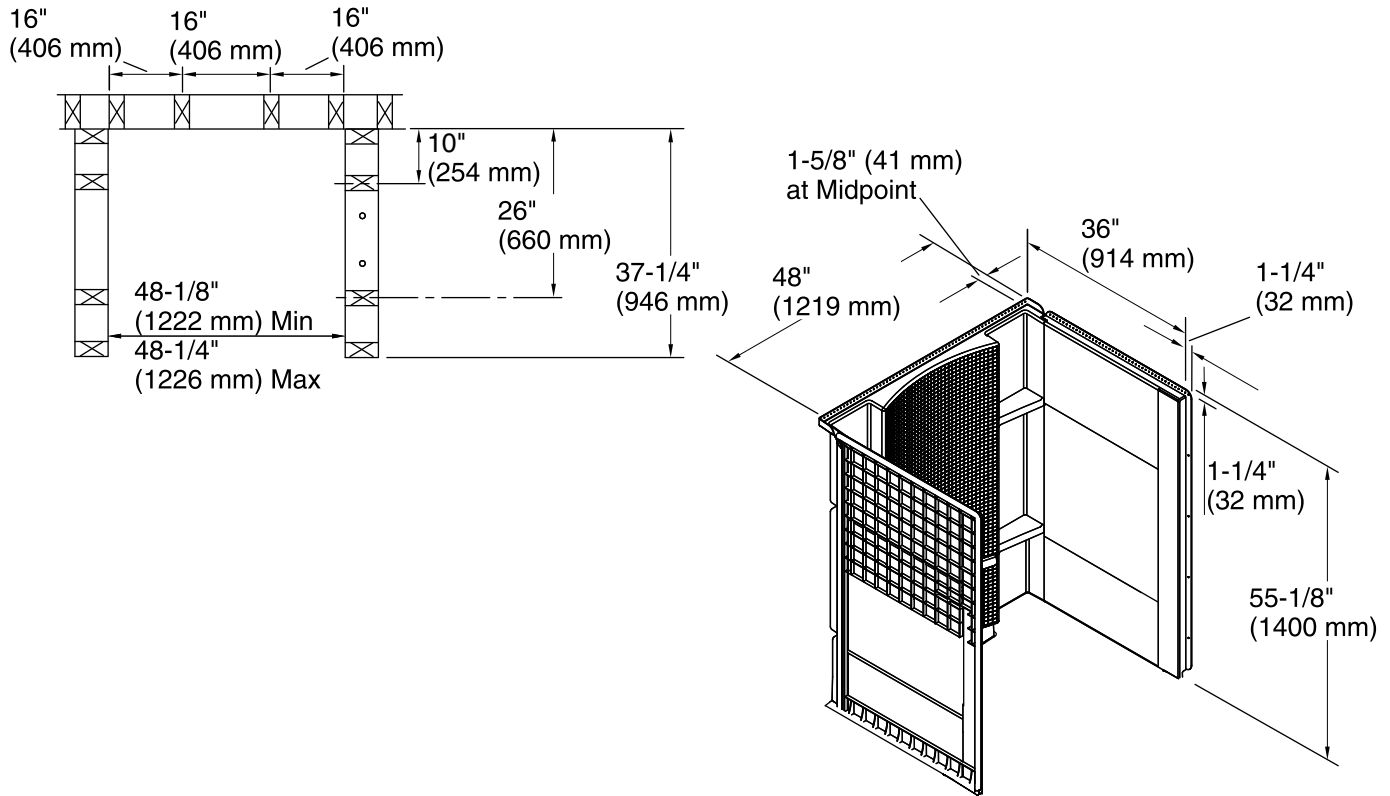

Accord® 48" Complete Wall Set 72284100

Features

- Modular design allows it to be moved around corners and through doorways with ease.
- Durable high gloss finish.
- Ample storage shelves that are recessed.
- Must be installed with Accord 72281100 seated shower base.

10-30-2016 05:39

Technical Information

All product dimensions are nominal.

Installation: 3-Wall Alcove

Door height required: 70-5/8" (1794 mm)

Door width required: 44-5/8" (1133 mm)

Notes

Install this product according to the installation instructions.

Measure your actual product for roughing-in details.