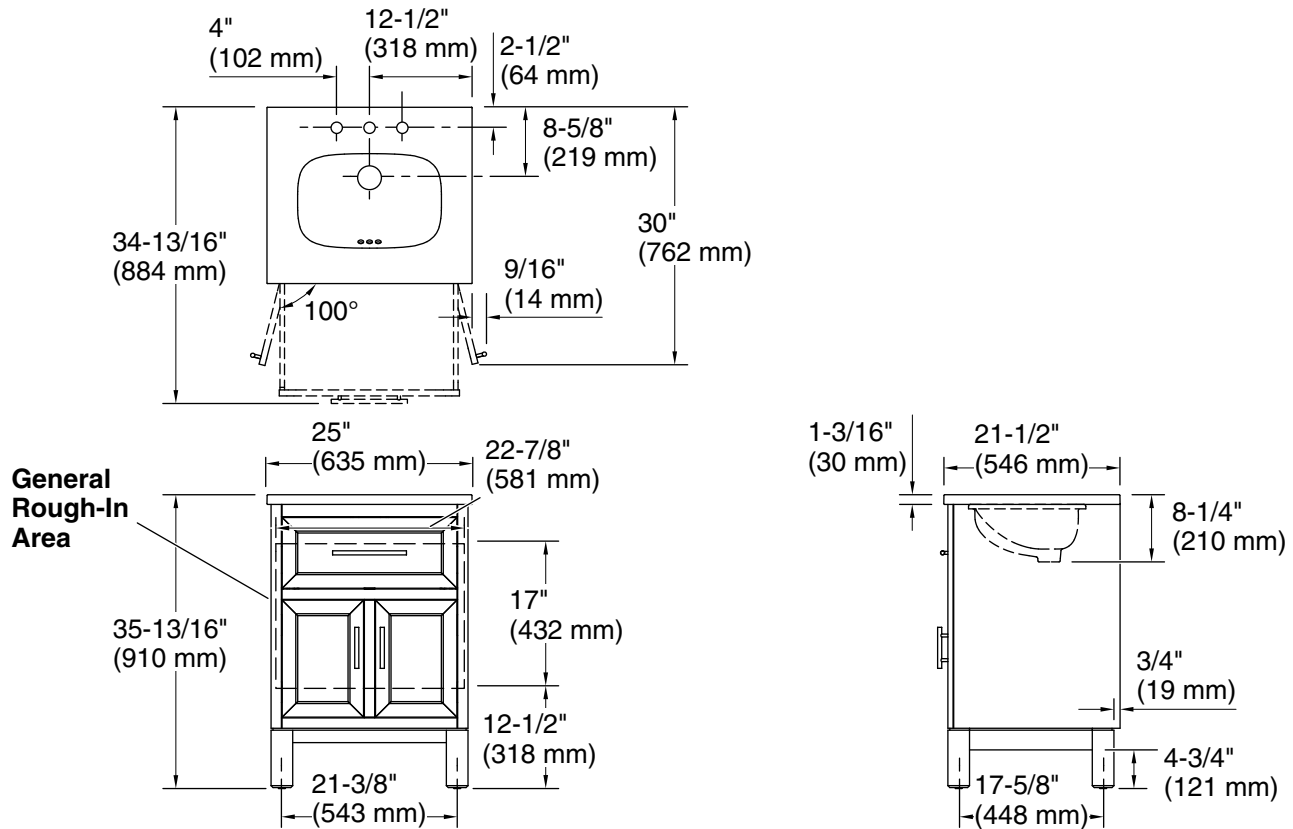

Technical Information

All product dimensions are nominal.

Notes

Install this product according to the installation instructions.