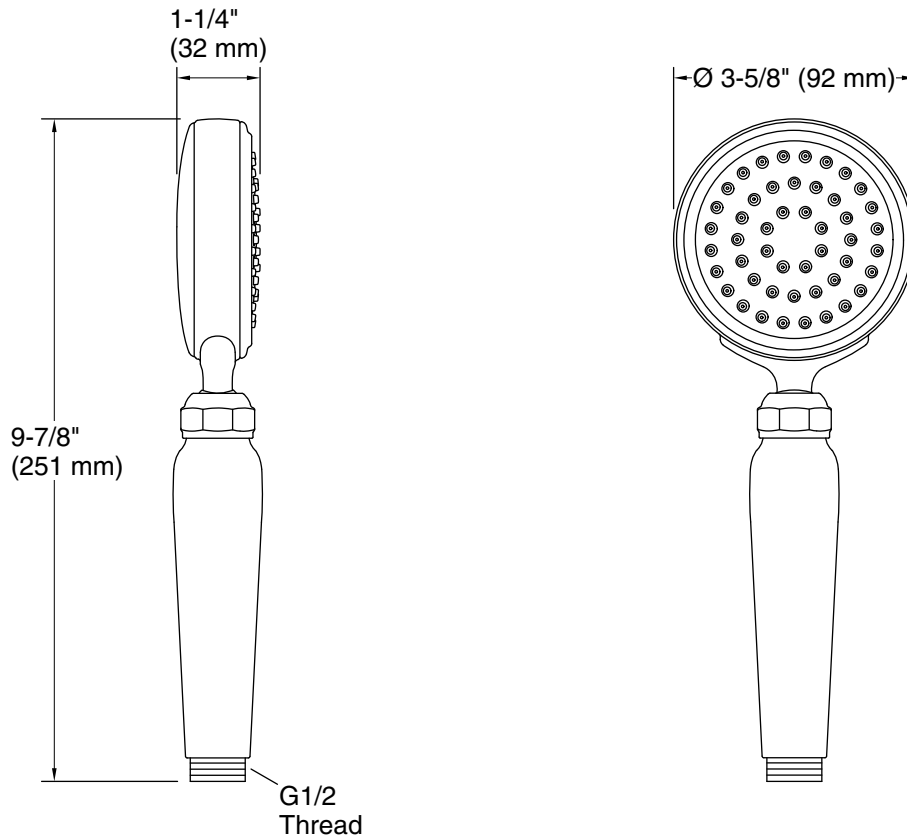

Features

- Single-function handshower delivers a full, consistent spray, regardless of water pressure
- Ergonomic sprayhead pivots to allow precise adjustment for targeted hydromassage
- MasterClean™ sprayface features an easy-to-clean surface that withstands mineral buildup and maximizes spray performance
- 2.5 gpm (9.5 lpm) maximum flow rate at 45 psi (3.1 bar)
- Requires K-8593, K-9514, K-45981, or K-45982 shower hose (sold separately)
- Coordinates with other products in the Artifacts collection

Installation

- Wall- or deck-mount
- Bracket or sidebar required for wall-mount installation
- Deck-mount holder required for deck-mount installation

Required Products/Accessories

- K-8593 72" Shower Hose
- K-9514 60" Shower Hose

Color	Code	Description
	CP	Polished Chrome
	SN	Vibrant® Polished Nickel
	BN	Vibrant® Brushed Nickel
	BV	Vibrant® Brushed Bronze
	DR	Deep Bronze

Technical Information

All product dimensions are nominal.

Spout: