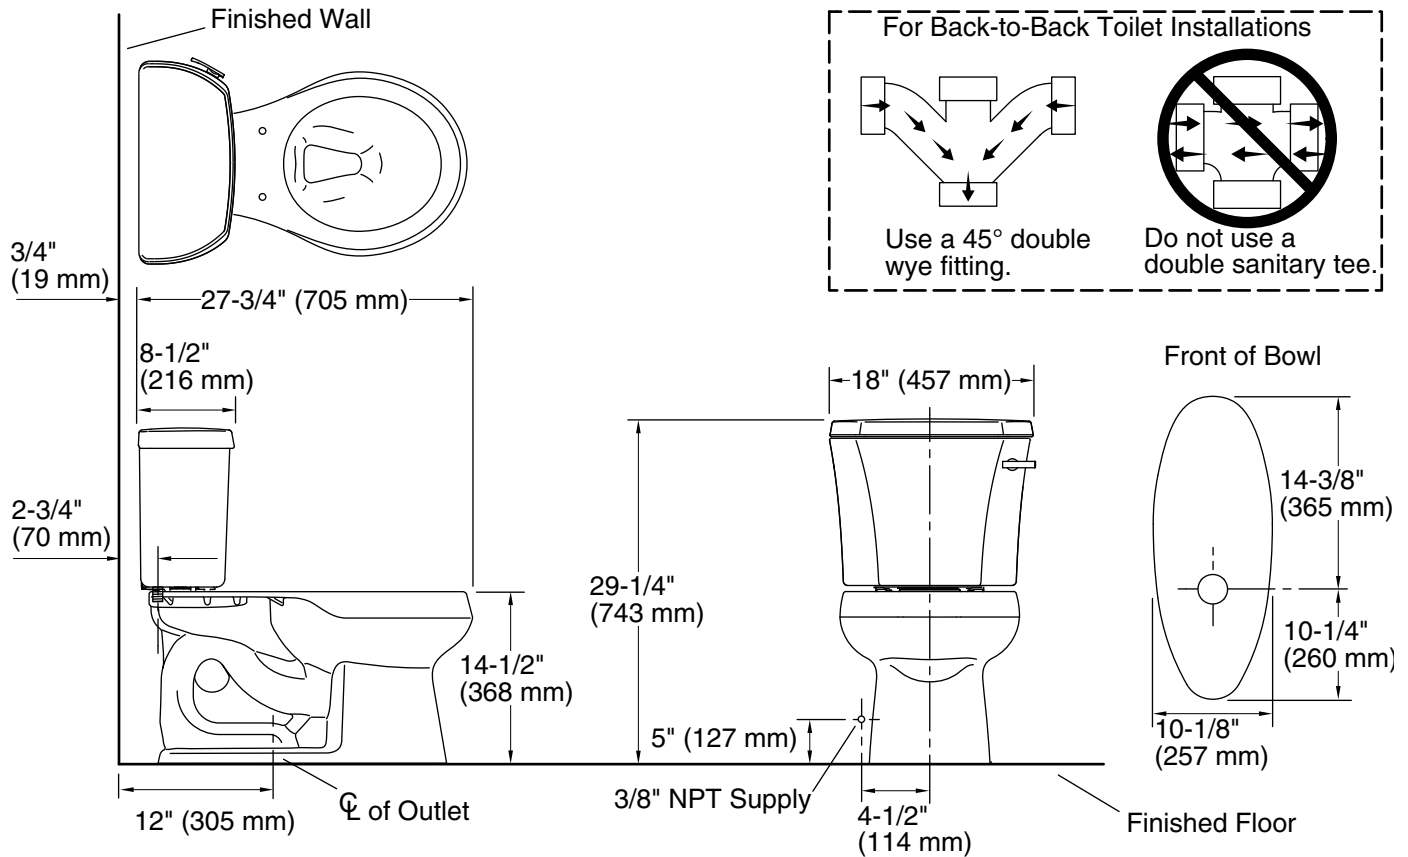

Technical Information

All product dimensions are nominal.

Toilet type:	Two-piece, Floor-mount
Waste Outlet:	Floor
Bowl shape:	Round-front
Flush type:	Class Five®
Trap passageway:	2-1/8" (54 mm)
Water Consumption	
Full:	1.28 gpf (4.8 lpf)
Water surface size:	10-1/2" x 7-3/4" (267 mm x 197 mm)
Rim to water surface:	5-1/4" (133 mm)
Rough-in:	12" (305 mm)
Seat-mounting holes:	5-1/2" (140 mm)

Notes

Install this product according to the installation instructions.

For back-to-back toilet installations: Use only a 45° double wye fitting.