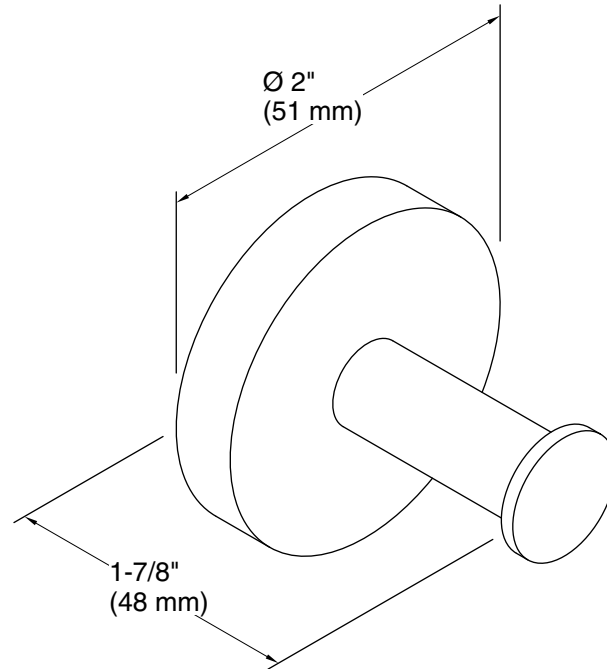

Color	Code	Description
	CP	Polished Chrome
	BN	Vibrant™ Brushed Nickel
	BL	Matte Black
	2MB	Vibrant™ Brushed Moderne Brass

Technical Information

All product dimensions are nominal.

Material: Zinc, Brass

Notes