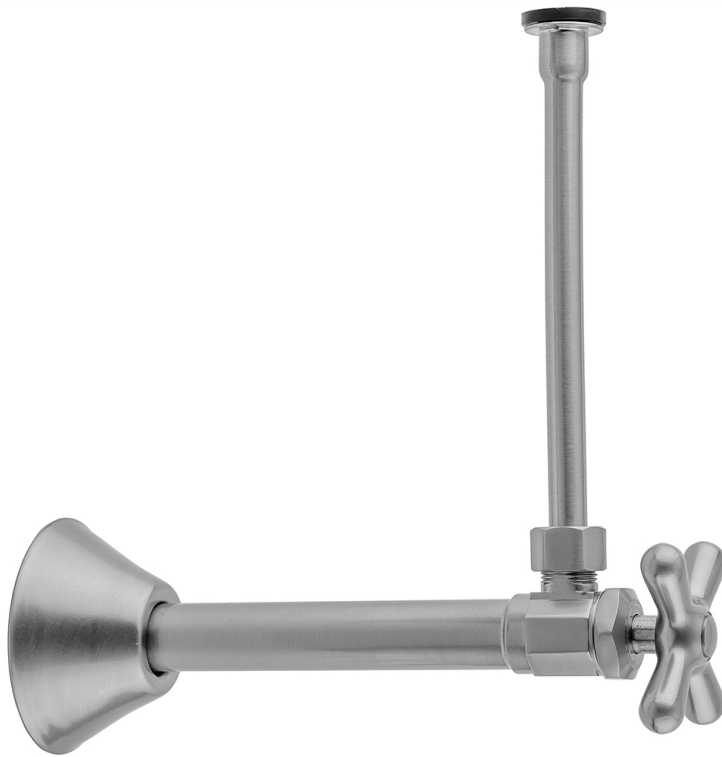

# Multi Turn Angle Pattern 1/2" Copper (Sweat Fit) x 3/8" O.D. Toilet Supply Kit with Cross Handle, 20" Supply Tube, Escutcheon

**Model #: 582X-72-**

### FEATURES:

- Complete Toilet Supply Kit
- Kit contains:
  - (1) Multi Turn Angle Pattern 1/2" Copper (Sweat Fit) x 3/8" O.D. Compression Supply Valve with Cross Handle P/N 582X
  - (1) 20" Copper Supply Tube P/N 772
  - (1) Escutcheon P/N 7116
  - Not available in AB, ACU, BKN, BU, CB, GPH, MBK, PCU, PEW, PG, SB, SC, SCU, SG, ULB, AUB, WH, & JACLO=COLOR

### AVAILABLE FINISHES:

Polished Chrome (PCH)    Satin Nickel (SN)    Polished Nickel (PN)  
 Oil-Rubbed Bronze (ORB)    Polished Brass (PB)    Vintage Bronze (VB)

### SPECIFICATION DRAWING:

| COMPONENTS                          |      |
|-------------------------------------|------|
| DESCRIPTION                         | QTY: |
| ANGLE VALVE - STANDARD CROSS HANDLE | 1    |
| 20" X 3/8" O.D. SUPPLY TUBE         | 1    |
| ESCUTCHEON                          | 1    |
| PLASTIC FILL VALVE COUPLING NUT     | 1    |