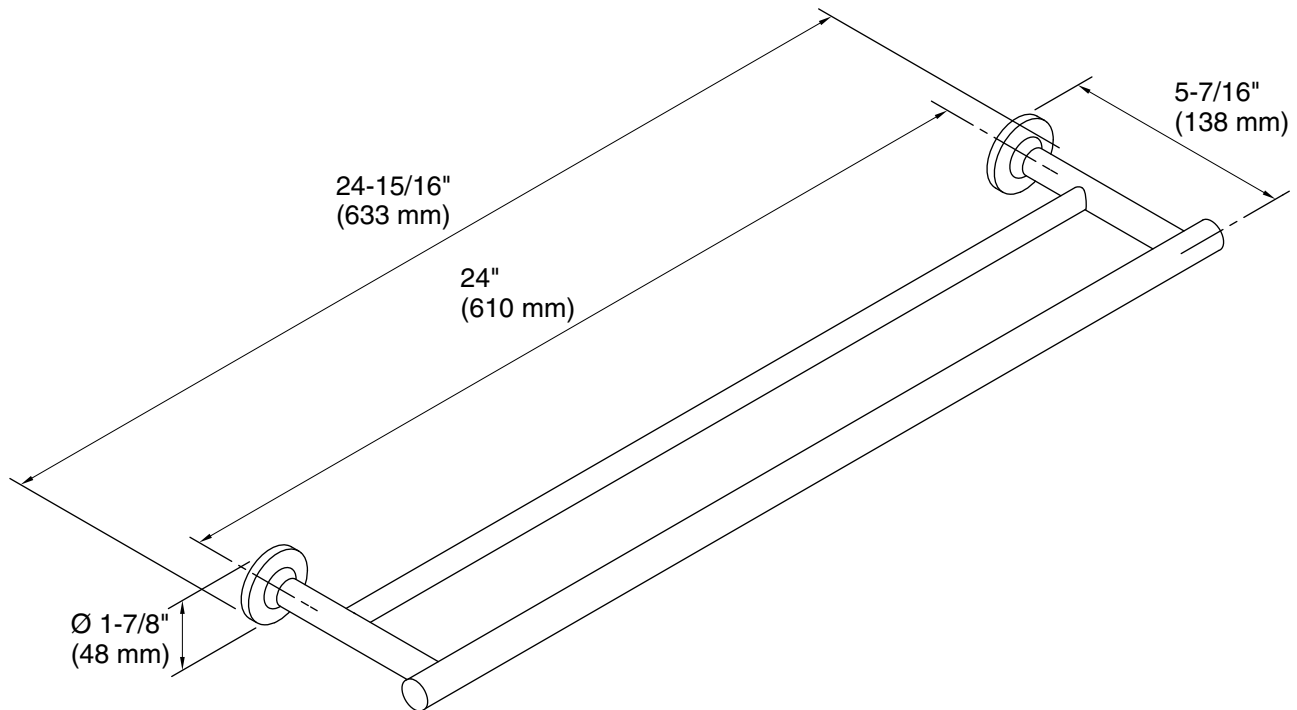

## Technical Information

All product dimensions are nominal.

Installation Type: Wall-mount

Material: Metal