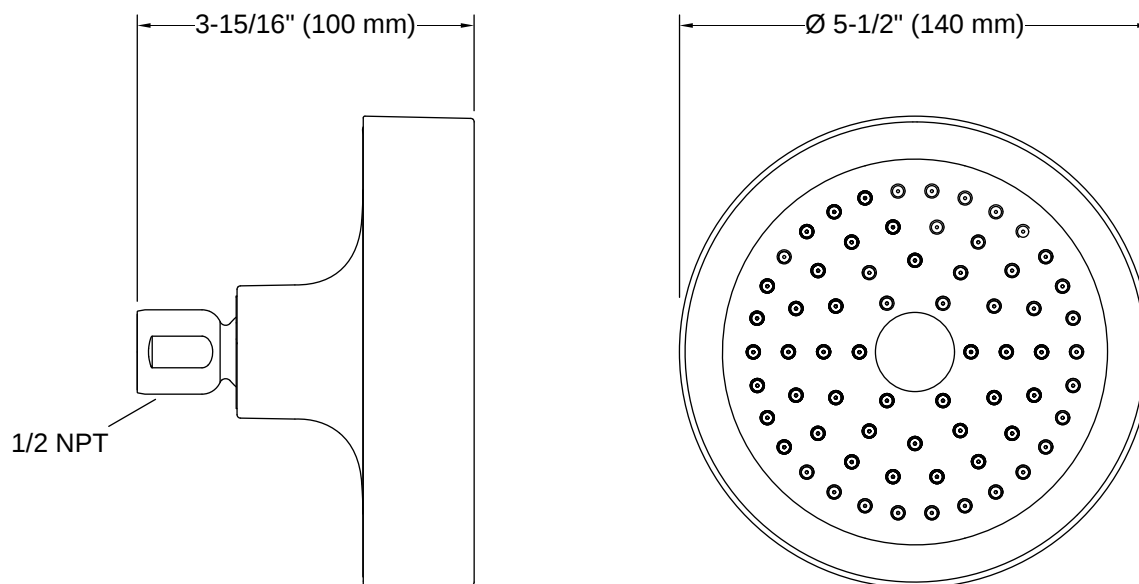

Installation

- Shower arm and flange sold separately
- Wall-mount

Installation Notes

Install this product according to the installation instructions.

For use with automatic compensating valves rated at 2.4 gal/min (9.1 l/min) or less.