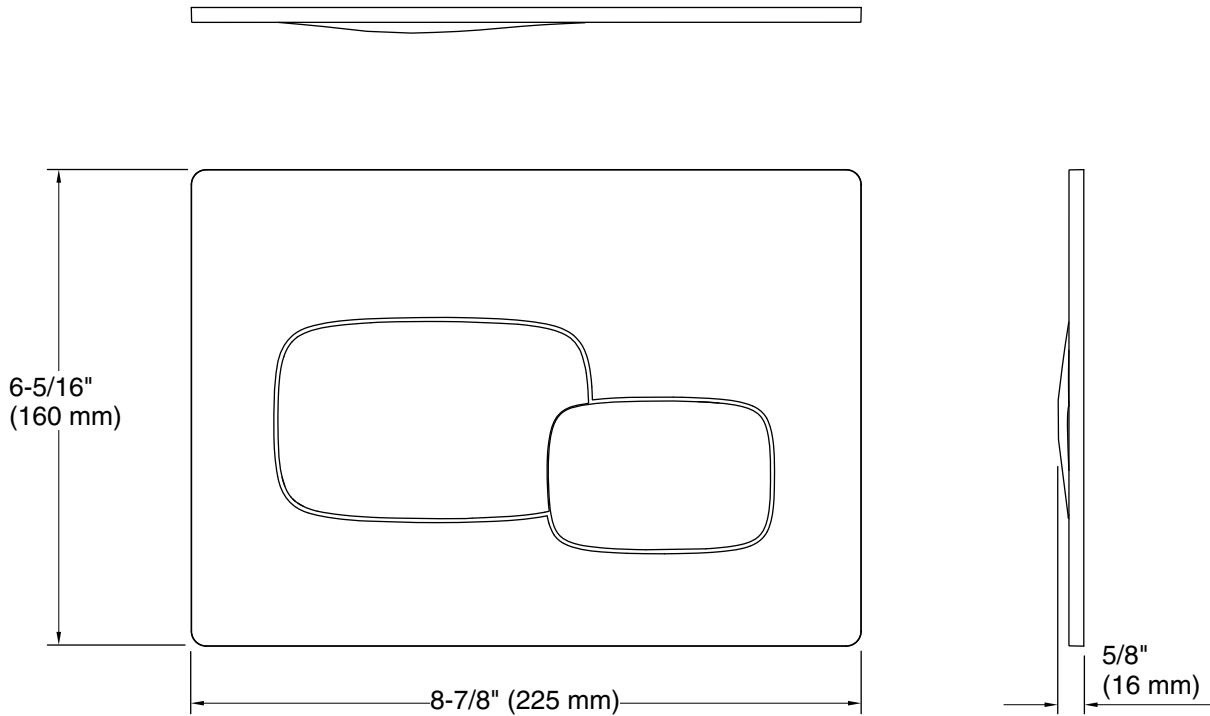

Technical Information

All product dimensions are nominal.

Material: Plastic

Notes

Install this product according to the installation guide.