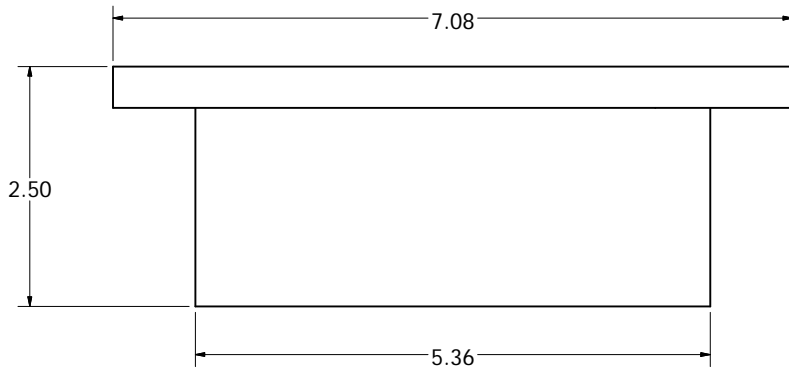

INSIDE CAULK CLOSET FLANGE

-NOTCHED AND SLOTTED
-INSIDE CAULK
CONNECTION

PHONE NUMBER
1-800-355-6637
FAX NUMBER
1-800-462-6991
SCALE 1 : 1 DATE 2-25-11
SHEET
1 OF 1
DRAWN BY
ASHLEY KRALOVEC

PART NO.	C41440				
DESCRIPTION	4" X 4"				
CTN QTY	4				