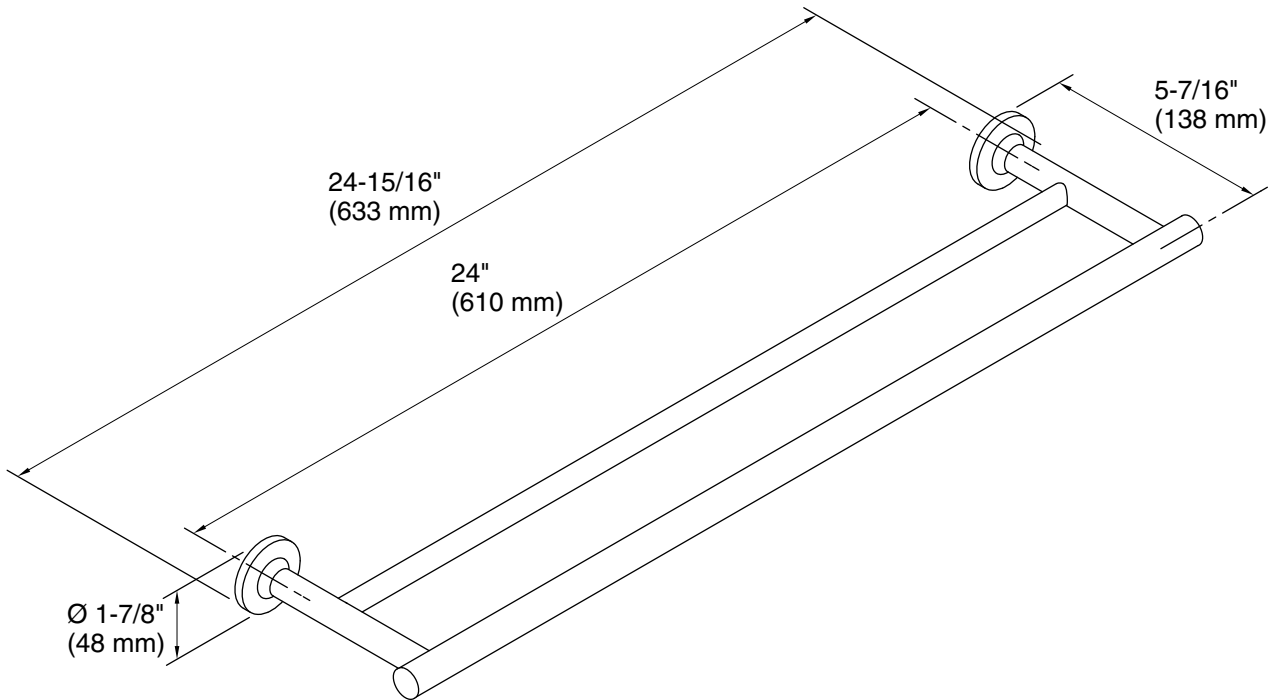

Technical Information

All product dimensions are nominal.

Material: Metal

Notes

Install this product according to the installation guide.

CAUTION: Risk of personal injury. Do not install these products in any area where they are likely to be used inadvertently as a grab bar or support bar. These products are not designed or intended for use as a grab bar or support bar.