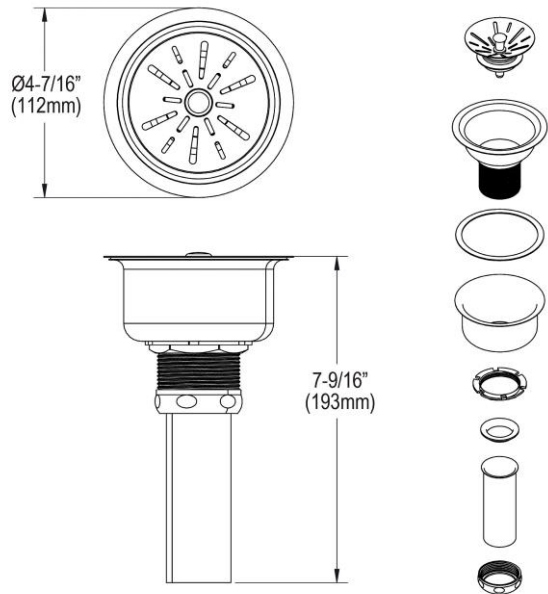

PART: _____ QTY: _____
PROJECT: _____
CONTACT: _____
DATE: _____
NOTES: _____
APPROVAL: _____

In keeping with our policy of continuing product improvement, Elkay reserves the right to change product specifications without notice. Please visit elkay.com for the most current version of Elkay product specification sheets. This specification describes an Elkay product with design, quality, and functional benefits to the user. When making a comparison of other producers' offerings, be certain these features are not overlooked.