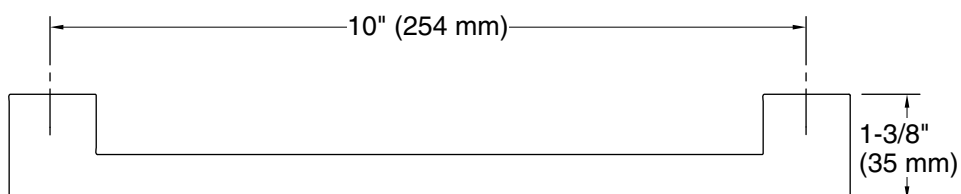

Lodern™
11" cabinet pull
K-33568

Technical Information

All product dimensions are nominal.

Material: Zinc