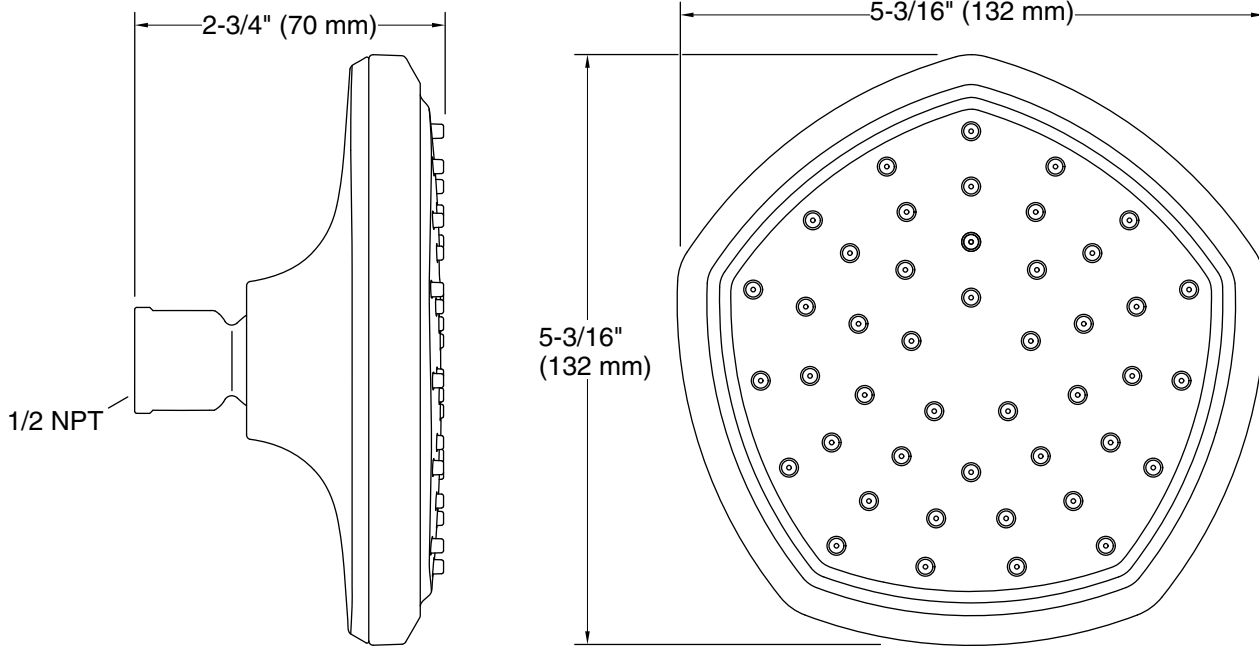

Technical Information

All product dimensions are nominal.

Handshower:

Rated maximum flow: 0 gal/min (0 l/min)

Showerhead/Body Spray:

Rated maximum flow: 2.5 gal/min (9.5 l/min)

Notes

For use with automatic compensating valves rated at 2.5 gal/min (9.5 l/min) or less.

Install this product according to the installation instructions.