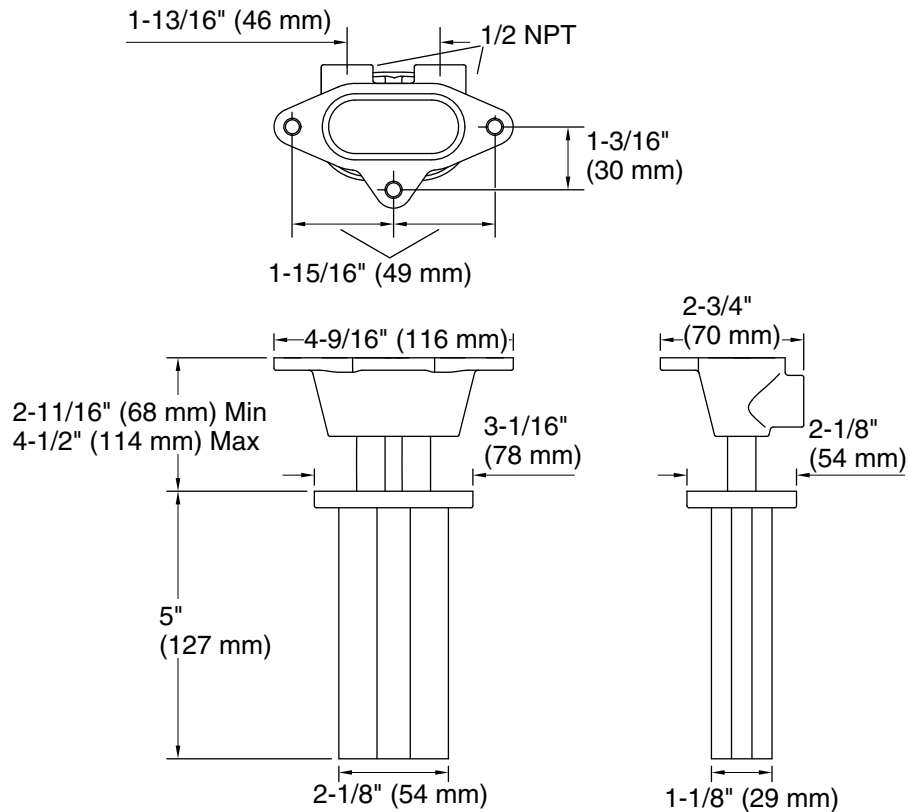

KOHLER® Faucets 5" ceiling-mount two-function rainhead arm and flange

Statement®
K-26325

Features

- Compatible only with two-function rainheads
- 5" (127 mm) rainhead arm

Material

- Brass construction ensures durability and reliability
- KOHLER® finishes resist corrosion and tarnishing

10-20-2024 23:23 - US/CA

THE BOLD LOOK
OF **KOHLER®**

KOHLER Faucets 5" ceiling-mount two-function rainhead arm and flange

Statement®

K-26325

Technical Information

All product dimensions are nominal.

Handshower: