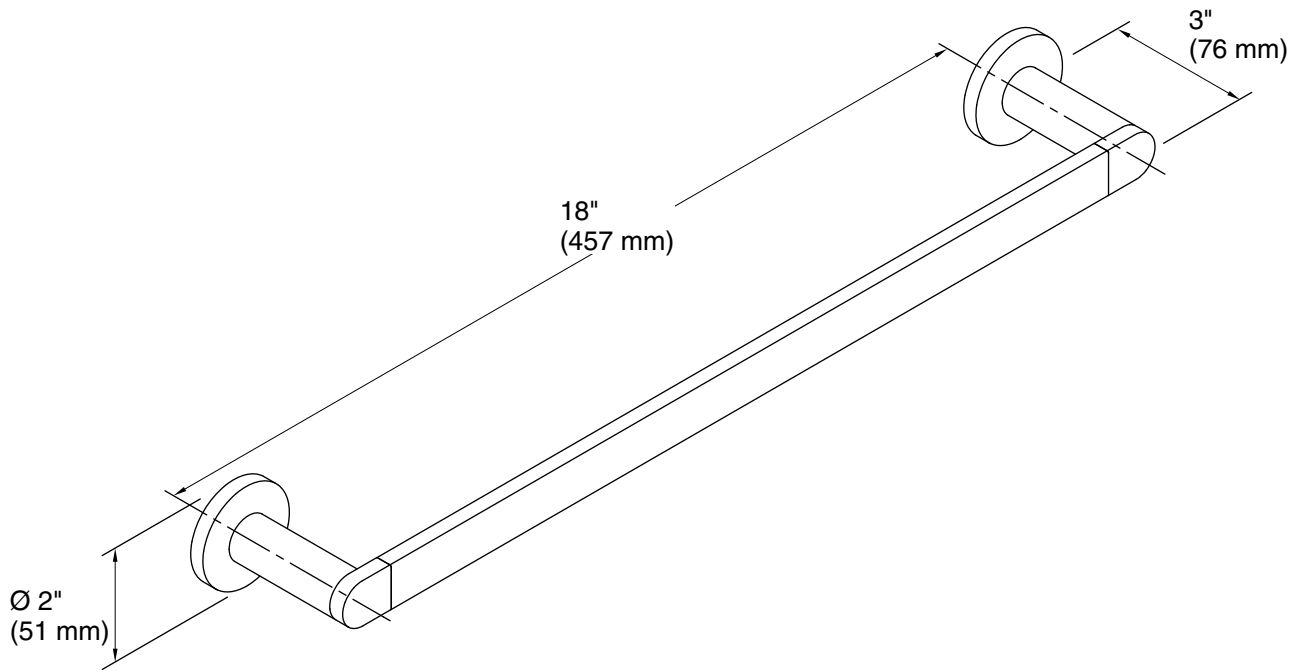

Technical Information

All product dimensions are nominal.

Installation Type: Wall-mount

Material: Zinc, Brass

Notes

Install this product according to the installation guide.