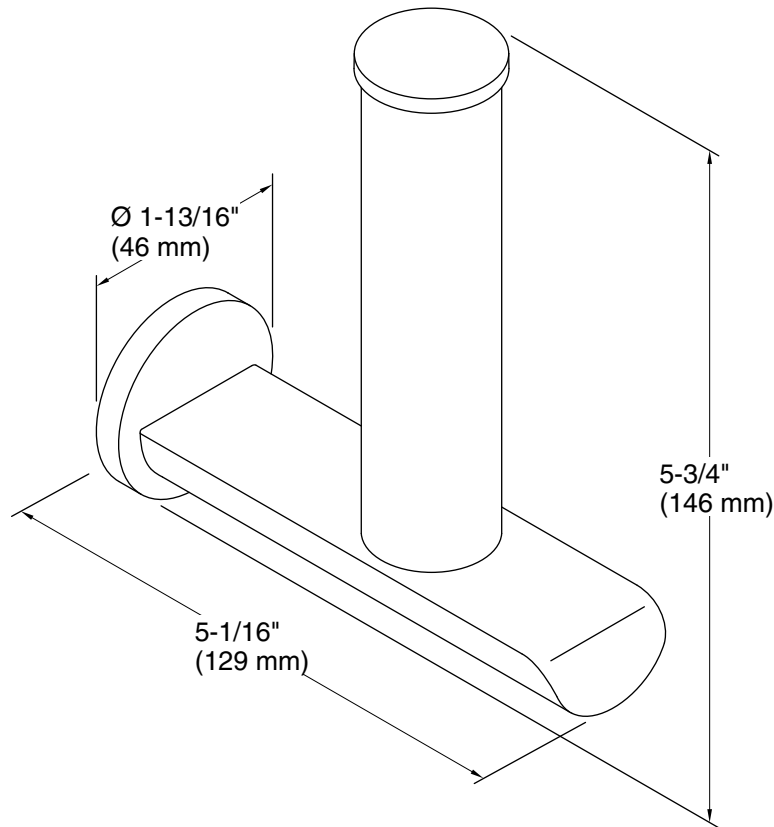

Technical Information

All product dimensions are nominal.

Material: Zinc, Brass

Notes

Install this product according to the installation instructions.

CAUTION: Risk of personal injury. Do not install these products in any area where they are likely to be used inadvertently as a grab bar or support bar. These products are not designed or intended for use as a grab bar or support bar.