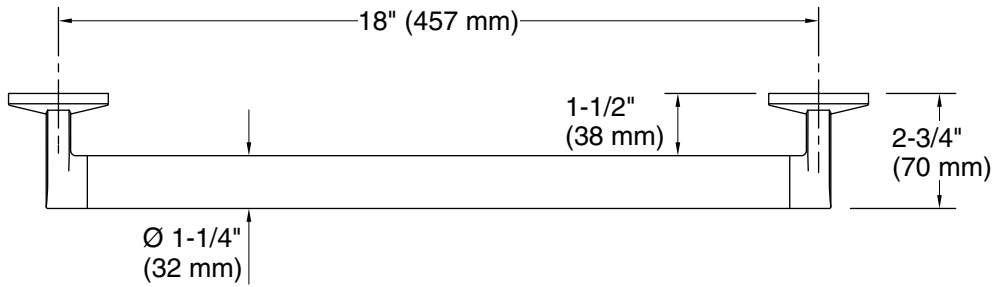

Technical Information

All product dimensions are nominal.

Installation Type: Wall-mount

Material: Zinc, Stainless Steel

Notes

Install this product according to the installation instructions.

WARNING: Risk of personal injury. The wall plates on the grab bar must be mounted to a brace between the wall studs. This will ensure that the weight of the user is adequately supported.

ADA compliant when installed to the specific requirements of these regulations.