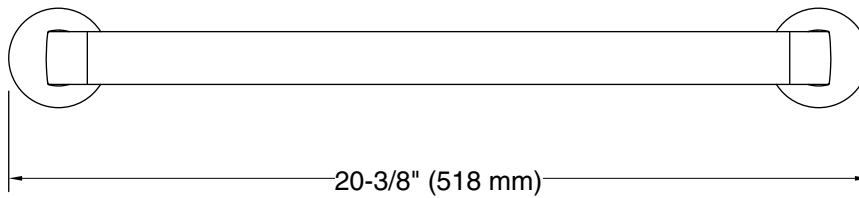

### Features

- 18" (457 mm) bar
- Provides minimum 300 lb load capacity
- Coordinates with other products in the Components collection

### Technical Information

All product dimensions are nominal.

Installation Type: Wall-mount

Material: Zinc, Stainless Steel