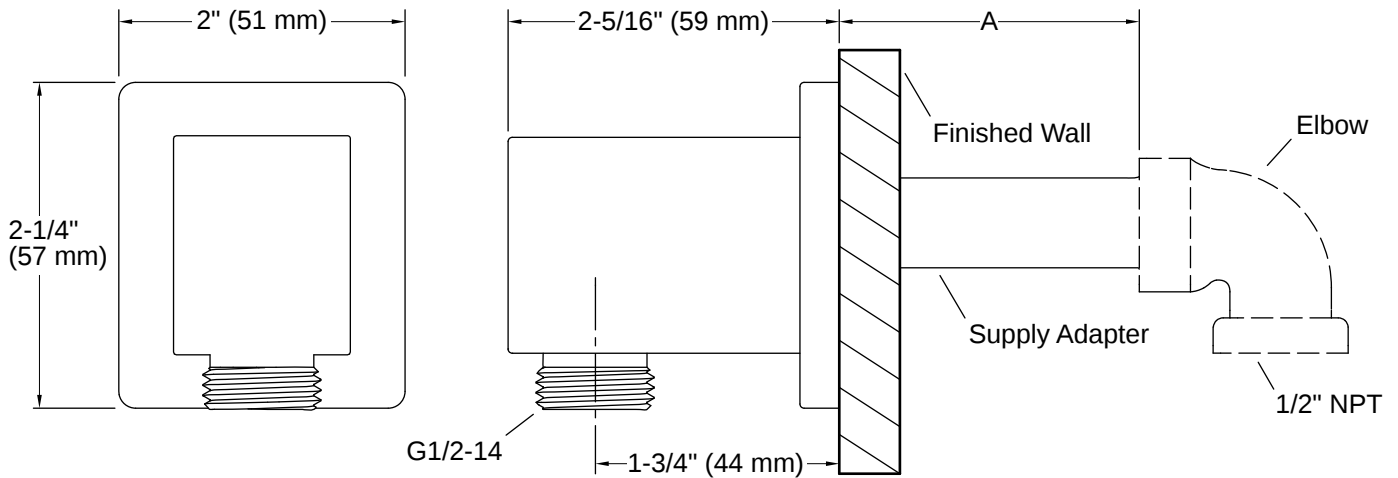

Supply Adapter	A
1218069 (included)	1-13/16" – 2-5/16" (46 mm – 59 mm)
1229031*	0 – 1/2" (0 – 13 mm)
1247986*	5/16" – 13/16" (8 mm – 21 mm)
1247985*	13/16" – 1-5/16" (21 mm – 33 mm)
1247984*	1-5/16" – 1-13/16" (33 mm – 46 mm)
1218070*	2-5/16" – 2-13/16" (59 mm – 71 mm)
1218071*	2-13/16" – 3-5/16" (71 mm – 84 mm)

*Sold Separately

Installation

- Easy installation using slip-fit connection
- Wall-mount
- Includes 1218069 supply adapter
- May require other adapter based on installation type (sold separately)

Installation Notes

Install this product according to the installation instructions.

If dimension "A" is between 1-13/16" (46 mm) and 2-5/16" (59 mm) use the included supply adapter. For the other dimensions, order the appropriate supply adapter.