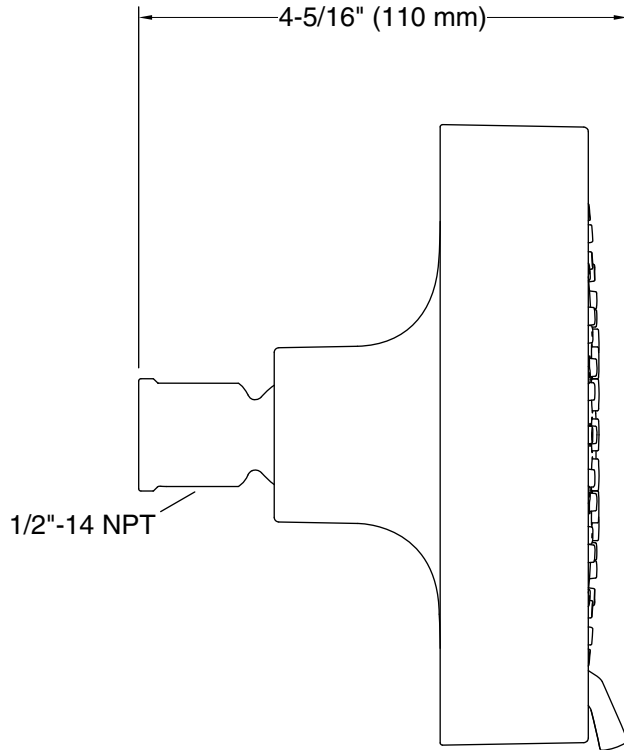

Material

- KOHLER® finishes resist corrosion and tarnishing

Installation

- Shower arm and flange sold separately
- 1/2"-14 NPT connection.
- Wall-mount

Water Conservation & Rebates

- This product can help a building earn Water Efficiency points in LEED® Green Building Rating System

Technical Information

All product dimensions are nominal.

Showerhead/Body Spray:

Rated maximum flow: 1.75 gal/min (6.6 l/min)

Notes

Install this product according to the installation instructions.