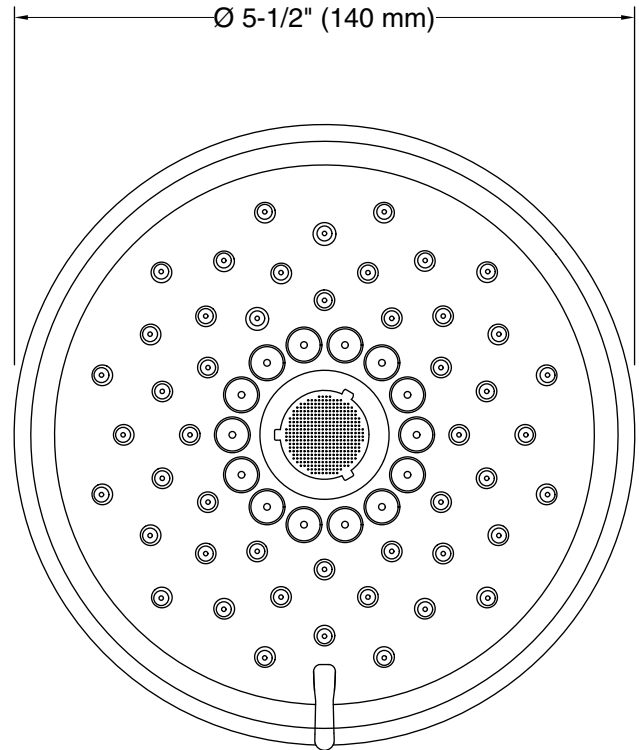

Features

- Multifunction showerhead and handshower each have advanced spray engines to provide three experiences: full coverage, pulsating massage, and silk spray
- Full coverage spray produces an encompassing spray ideal for everyday use
- Pulsating massage spray targets sore muscles to ease away aches and pains
- Silk spray releases a dense, luxurious spray ideal for rinsing
- Thumb tab allows for a smooth transition between sprays
- MasterClean™ sprayface features an easy-to-clean surface that withstands mineral buildup
- 1.75 gpm (6.6 lpm) flow rate.
- Coordinates with Purist®, Stillness®, and Composed® faucets and accessories

Material

- KOHLER® finishes resist corrosion and tarnishing

Installation

- Shower arm and flange sold separately
- 1/2"-14 NPT connection.
- Wall-mount

Water Conservation & Rebates

- This product can help a building earn Water Efficiency points in LEED® Green Building Rating System

Recommended Products/Accessories

K-7397 Shower Arm and Flange
K-7395 Shower Arm and Flange
K-933 Shower Arm and Flange
K-23723 Faucet cleaner

Codes/Standards

ASME A112.18.1/CSA B125.1
DOE - Energy Policy Act 1992
EPA WaterSense®
California Energy Commission (CEC)

Technical Information

All product dimensions are nominal.

Showerhead/Body Spray:

Rated maximum flow: 1.75 gal/min (6.6 l/min)

Notes

Install this product according to the installation instructions.