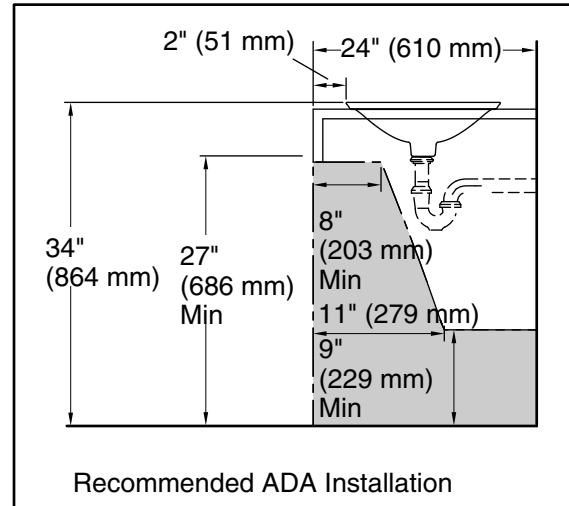

Shagreen Carillon® Round Wading Pool®

Vessel bathroom sink
K-77714

Technical Information

All product dimensions are nominal.

Bowl configuration:	Single
Installation:	Drop-in, Vessel
Bowl area (Only):	Diameter: 17-11/16" (449 mm) Bowl depth: 4" (102 mm) Water depth: 4" (102 mm)
Template:	1242827, required, included

Notes

Install this product according to the installation instructions.

NOTICE: Countertop manufacturer or cutter must use the current product template available at www.kohler.com, or by calling 1-800-4KOHLER. Kohler Co. is not responsible for cutout errors when the incorrect cutout template is used.

ADA, CSA B651 compliant when installed to the specific requirements of these regulations.