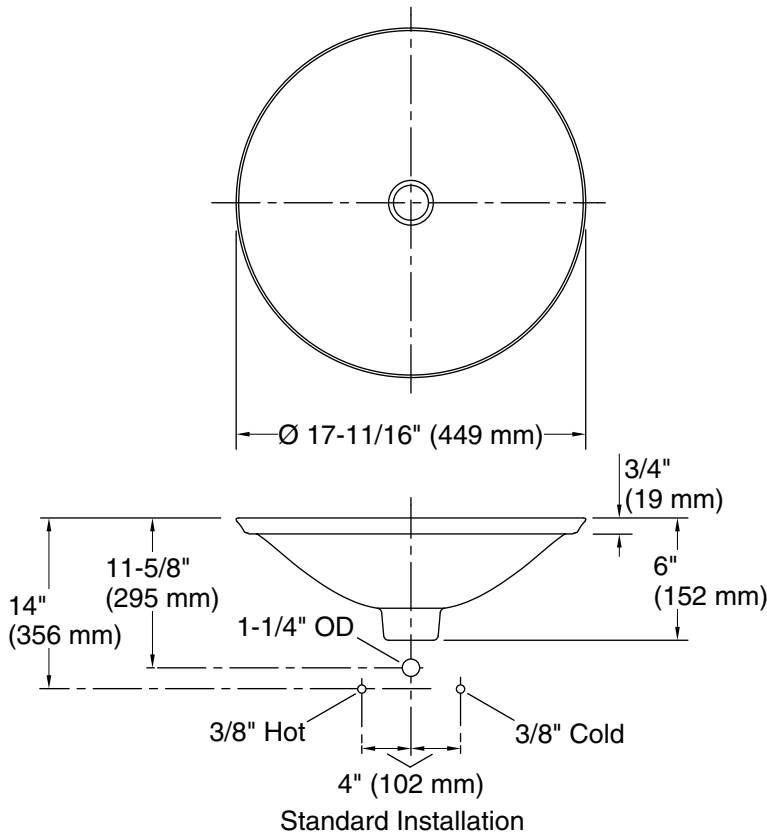

Color	Code	Description
-------	------	-------------

	SSP	Oyster Pearl
	TB2	Ebony Pearl

Shagreen Carillon® Round Wading Pool®

Vessel bathroom sink
K-77714

Technical Information

All product dimensions are nominal.

Bowl configuration:	Single
Installation:	Drop-in, Vessel
Bowl area (Only):	Diameter: 17-11/16" (449 mm) Bowl depth: 4" (102 mm) Water depth: 4" (102 mm)
Template:	1242827, required, included

Notes

Install this product according to the installation instructions.