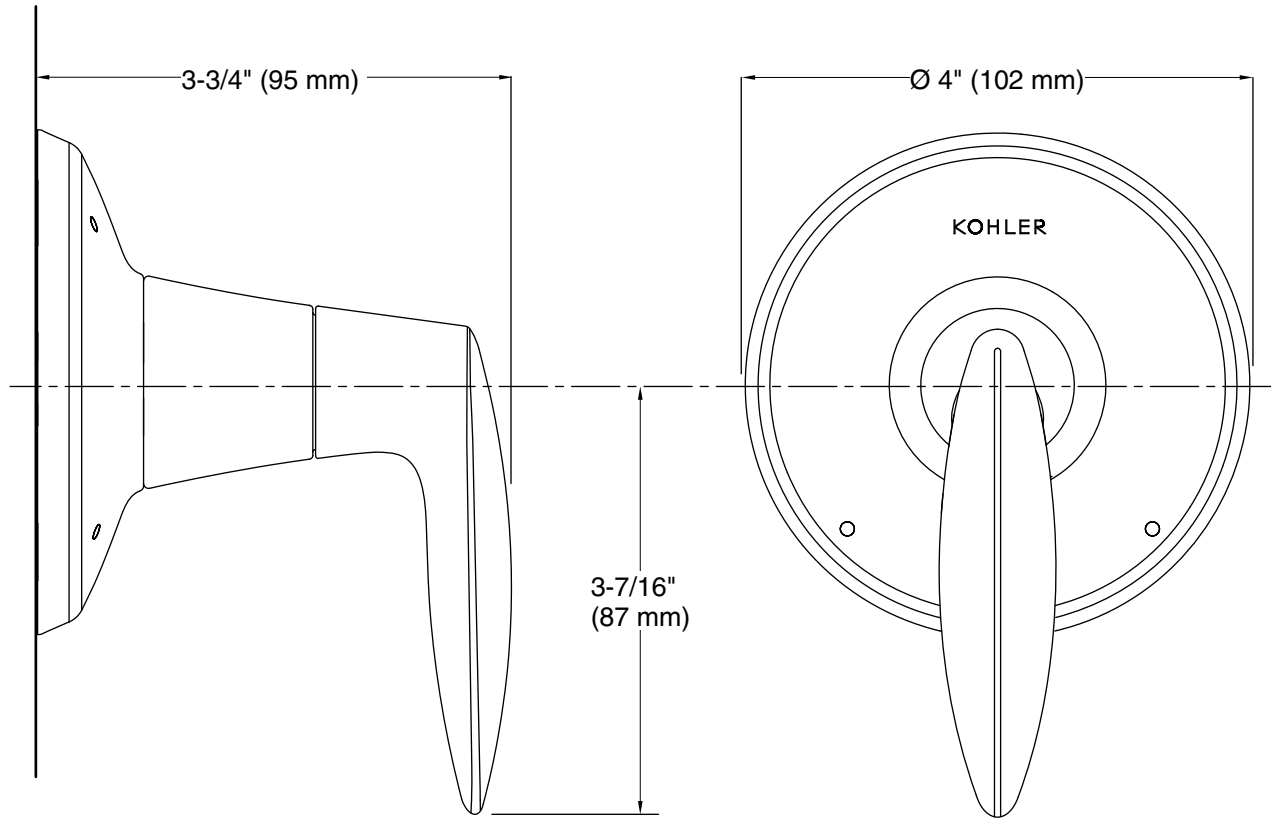

Technical Information

All product dimensions are nominal.

Notes

Install this product according to the installation instructions.

ADA, OBC, CSA B651 compliant when installed to the specific requirements of these regulations.