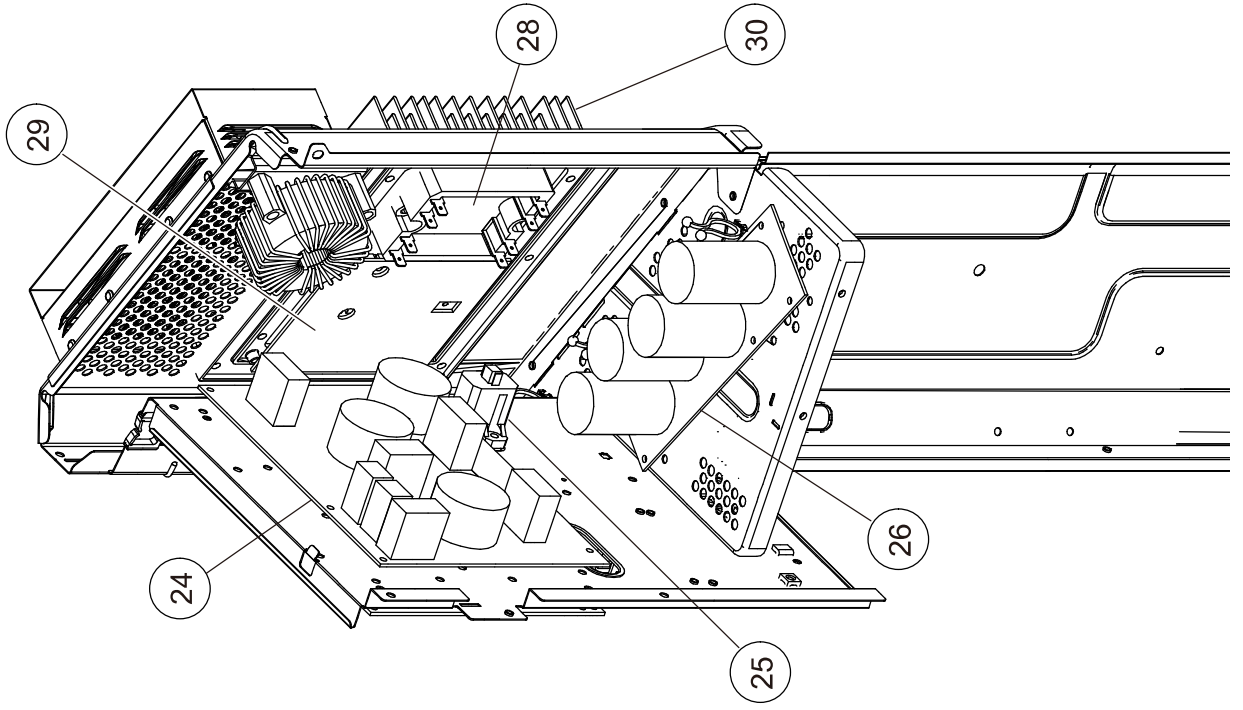

PARTS

OUTDOOR UNIT
AOU30RLXEH

Ref.	Description	Parts number
1	Heater Unit Sub Assy	9900888022
2	Protective Net	9375381042
3	Thermo Holder	9375211011
4	Top Panel Sub Assy	9374417056
5	Front Panel Sub Assy	9374414154
6	Service Panel Sub Assy	9374415090
7	Emblem Rear	9351355005
8	Pipe Cover Front	9378861015
9	Right Panel Sub Assy	9374416264
10	Motor DC Brushless	9379853019
11	Propeller Fan Assy	9366378020
12	Outdoor Thermistor	9900210069

OUTDOOR UNIT
 AOU30RLXEH
 Control box

Ref.	Description	Parts number
21	Main PCB	9709904350
22	Indicator PCB	9708678016
23	Terminal	9900428020
24	Filter PCB	9709903063
25	Thermistor	9704265012
26	Capacitor PCB	9709894132
27	Choke Coil	9900624019
28	ACTPM	9707592016
29	Transistor PCB	9709682920
30	Heat Sink	9380358008

OUTDOOR UNIT
AOU30RLXEH

Ref.	Description	Parts number
31	Thermistor Assy (5 pins)	9900599027
32	Thermistor Assy (4 pins)	9900598013
33	Condenser A Sub Assy	9374420261
34	Condenser B Sub Assy	9374422081
35	Bypass Pipe A	9371324043
36	Expansion Valve Coil	9970098062
37	Expansion Valve Assy	9370947182
38	3-way Valve Assy	9379077002
39	3-way Valve Assy	9379079006
40	Solenoid	9970113055
41	4-way Valve Assy	9374425525
42	Sensor	9900505080
43	Accumulator Assy	9375250096
44	Compressor Sub Assy	9374423460