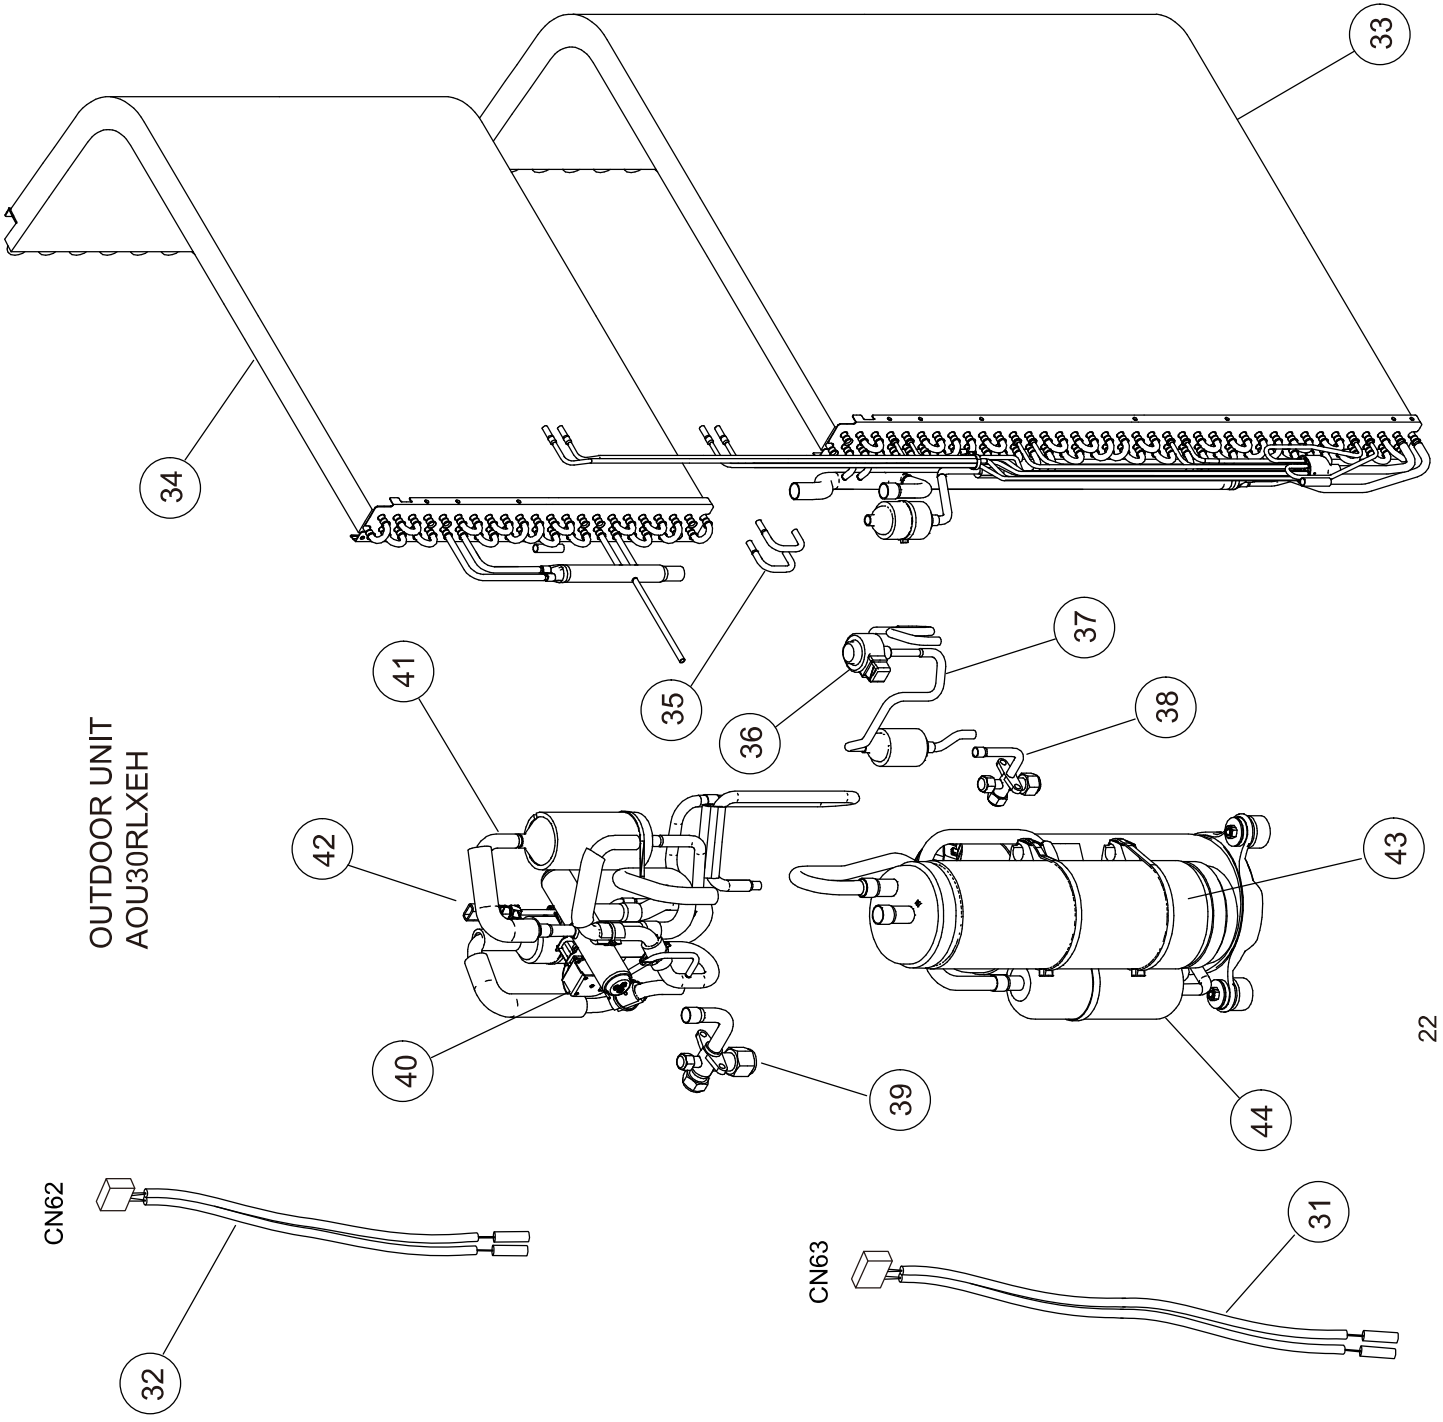

PARTS

OUTDOOR UNIT
AOU30RLXEH

Ref.	Description	Parts number
1	Heater Unit Sub Assy	9900888022
2	Protective Net	9375381042
3	Thermo Holder	9375211011
4	Top Panel Sub Assy	9374417056
5	Front Panel Sub Assy	9374414154
6	Service Panel Sub Assy	9374415090
7	Emblem Rear	9351355005
8	Pipe Cover Front	9378861015
9	Right Panel Sub Assy	9374416264
10	Motor DC Brushless	9379853019
11	Propeller Fan Assy	9366378020
12	Outdoor Thermistor	9900210069

OUTDOOR UNIT
 AOU30RLXEH
 Control box

Ref.	Description	Parts number
21	Main PCB	9709904350
22	Indicator PCB	9708678016
23	Terminal	9900428020
24	Filter PCB	9709903063
25	Thermistor	9704265012
26	Capacitor PCB	9709894132
27	Choke Coil	9900624019
28	ACTPM	9707592016
29	Transistor PCB	9709682920
30	Heat Sink	9380358008

OUTDOOR UNIT
AOU30RLXEH

Ref.	Description	Parts number
31	Thermistor Assy (5 pins)	9900599027
32	Thermistor Assy (4 pins)	9900598013
33	Condenser A Sub Assy	9374420261
34	Condenser B Sub Assy	9374422081
35	Bypass Pipe A	9371324043
36	Expansion Valve Coil	9970098062
37	Expansion Valve Assy	9370947182
38	3-way Valve Assy	9379077002
39	3-way Valve Assy	9379079006
40	Solenoid	9970113055
41	4-way Valve Assy	9374425525
42	Sensor	9900505080
43	Accumulator Assy	9375250096
44	Compressor Sub Assy	9374423460