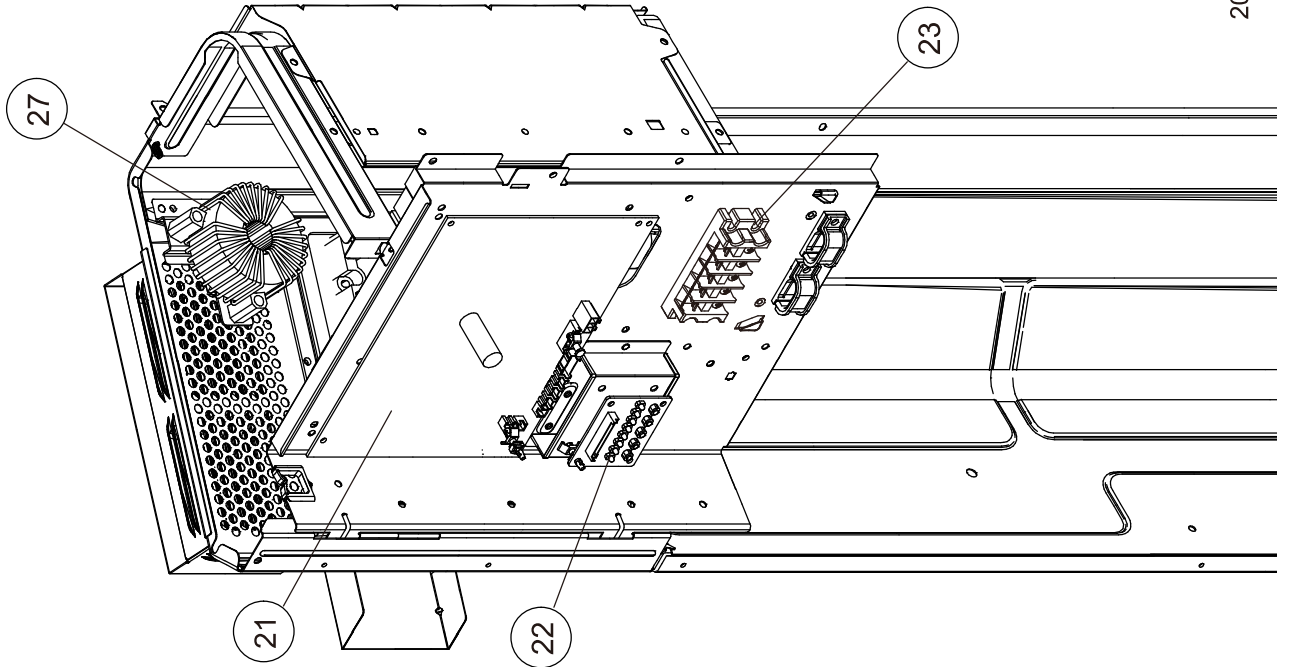

PARTS

OUTDOOR UNIT
AOU30RLXEH

Ref.	Description	Parts number
1	Heater Unit Sub Assy	9900888022
2	Protective Net	9375381042
3	Thermo Holder	9375211011
4	Top Panel Sub Assy	9374417056
5	Front Panel Sub Assy	9374414154
6	Service Panel Sub Assy	9374415090
7	Emblem Rear	9351355005
8	Pipe Cover Front	9378861015
9	Right Panel Sub Assy	9374416264
10	Motor DC Brushless	9379853019
11	Propeller Fan Assy	9366378020
12	Outdoor Thermistor	9900210069

OUTDOOR UNIT
 AOU30RLXEH
 Control box

Ref.	Description	Parts number
21	Main PCB	9709904350
22	Indicator PCB	9708678016
23	Terminal	9900428020
24	Filter PCB	9709903063
25	Thermistor	9704265012
26	Capacitor PCB	9709894132
27	Choke Coil	9900624019
28	ACTPM	9707592016
29	Transistor PCB	9709682920
30	Heat Sink	9380358008

OUTDOOR UNIT
AOU30RLXEH

Ref.	Description	Parts number
31	Thermistor Assy (5 pins)	9900599027
32	Thermistor Assy (4 pins)	9900598013
33	Condenser A Sub Assy	9374420261
34	Condenser B Sub Assy	9374422081
35	Bypass Pipe A	9371324043
36	Expansion Valve Coil	9970098062
37	Expansion Valve Assy	9370947182
38	3-way Valve Assy	9379077002
39	3-way Valve Assy	9379079006
40	Solenoid	9970113055
41	4-way Valve Assy	9374425525
42	Sensor	9900505080
43	Accumulator Assy	9375250096
44	Compressor Sub Assy	9374423460