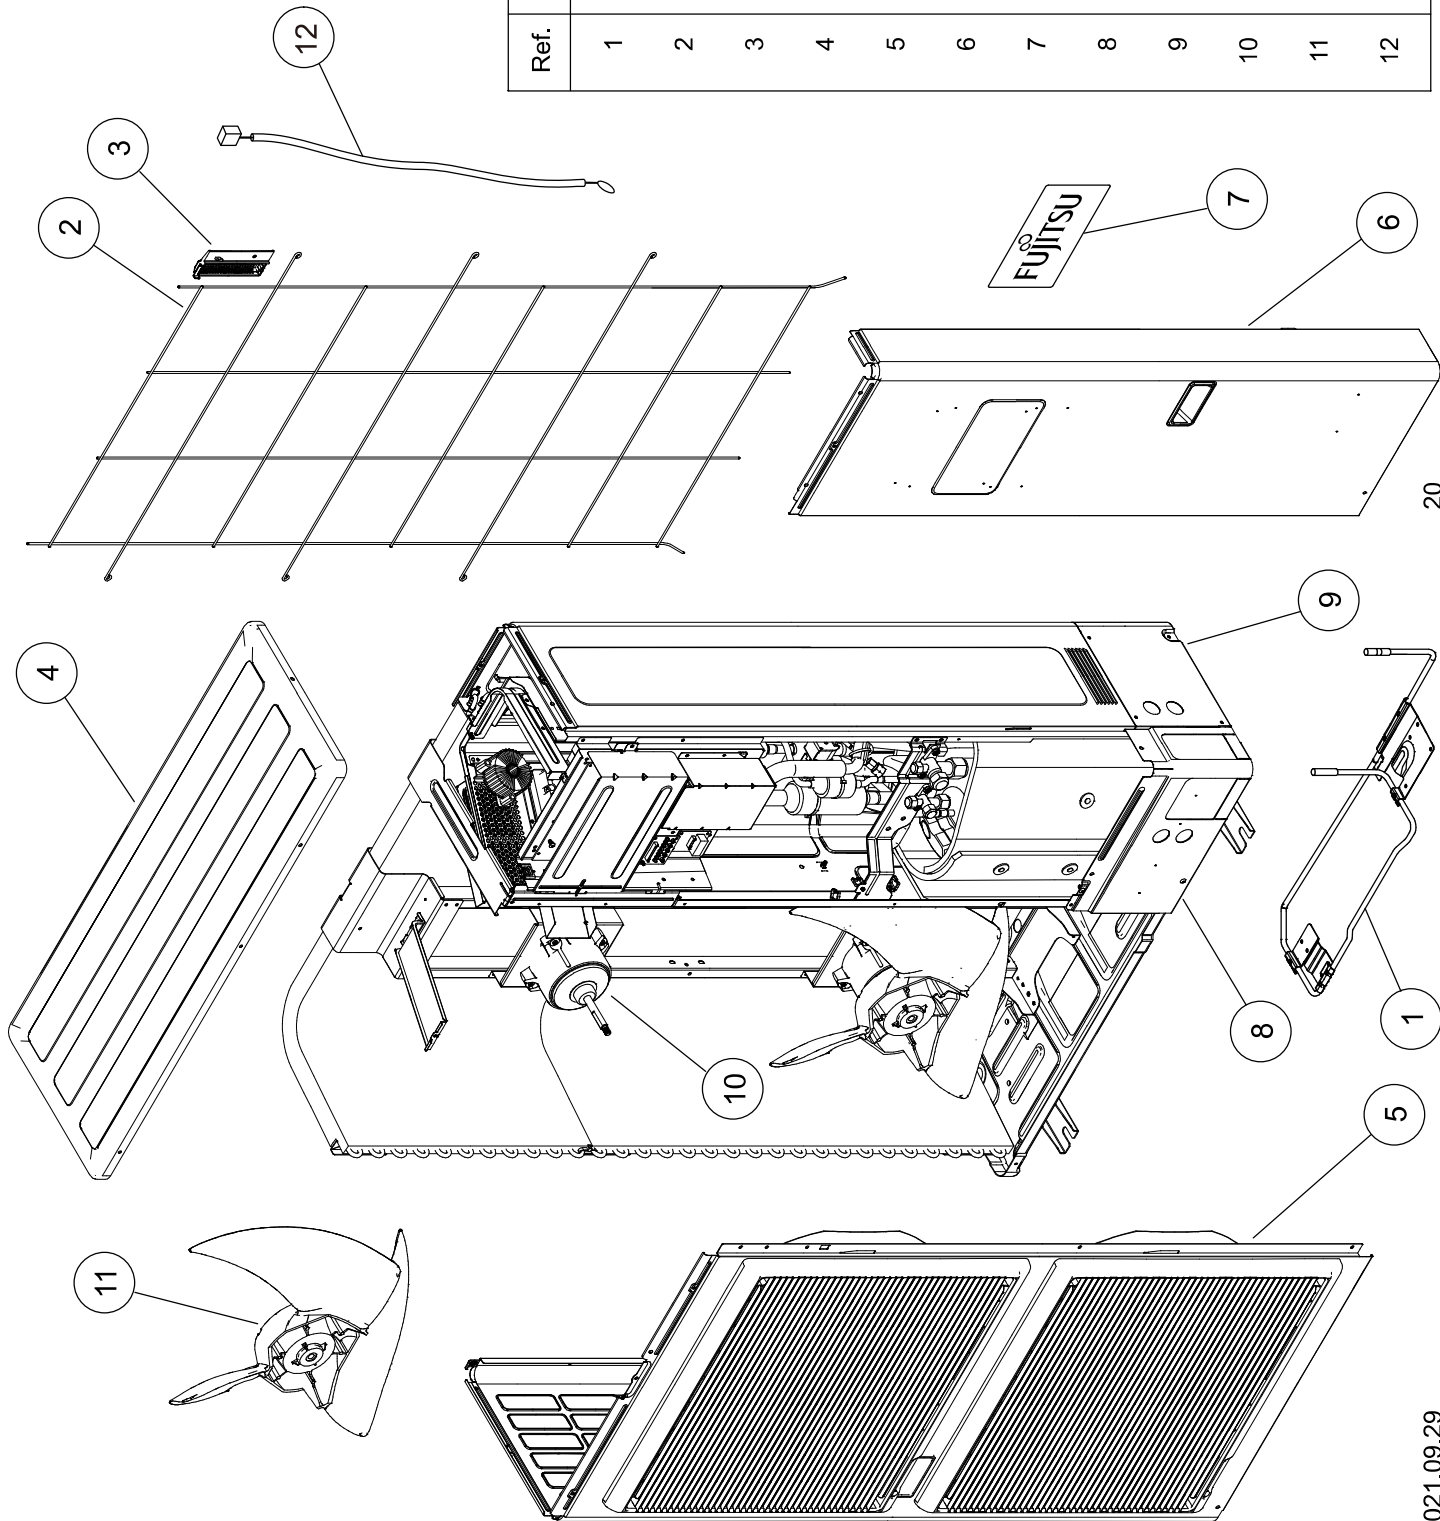

PARTS

OUTDOOR UNIT
AOU30RLXEH

Ref.	Description	Parts number
1	Heater Unit Sub Assy	9900888022
2	Protective Net	9375381042
3	Thermo Holder	9375211011
4	Top Panel Sub Assy	9374417056
5	Front Panel Sub Assy	9374414154
6	Service Panel Sub Assy	9374415090
7	Emblem Rear	9351355005
8	Pipe Cover Front	9378861015
9	Right Panel Sub Assy	9374416264
10	Motor DC Brushless	9379853019
11	Propeller Fan Assy	9366378020
12	Outdoor Thermistor	9900210069

OUTDOOR UNIT
 AOU30RLXEH
 Control box

Ref.	Description	Parts number
21	Main PCB	9709904350
22	Indicator PCB	9708678016
23	Terminal	9900428020
24	Filter PCB	9709903063
25	Thermistor	9704265012
26	Capacitor PCB	9709894132
27	Choke Coil	9900624019
28	ACTPM	9707592016
29	Transistor PCB	9709682920
30	Heat Sink	9380358008

OUTDOOR UNIT
AOU30RLXEH

Ref.	Description	Parts number
31	Thermistor Assy (5 pins)	9900599027
32	Thermistor Assy (4 pins)	9900598013
33	Condenser A Sub Assy	9374420261
34	Condenser B Sub Assy	9374422081
35	Bypass Pipe A	9371324043
36	Expansion Valve Coil	9970098062
37	Expansion Valve Assy	9370947182
38	3-way Valve Assy	9379077002
39	3-way Valve Assy	9379079006
40	Solenoid	9970113055
41	4-way Valve Assy	9374425525
42	Sensor	9900505080
43	Accumulator Assy	9375250096
44	Compressor Sub Assy	9374423460