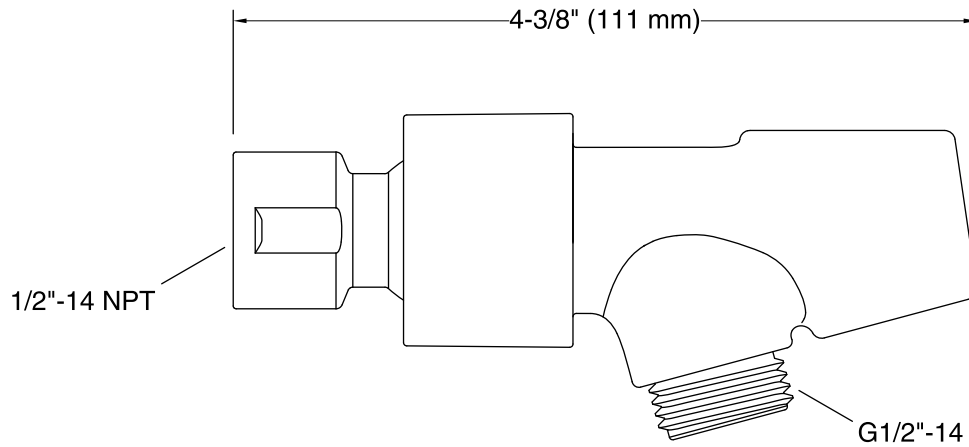

### Features

- Easily mounts on the end of your showerarm.
- Brass ball joint pivots to angle handshower.
- Fits most standard handshower hoses and handshowers.

### Technical Information

All product dimensions are nominal.