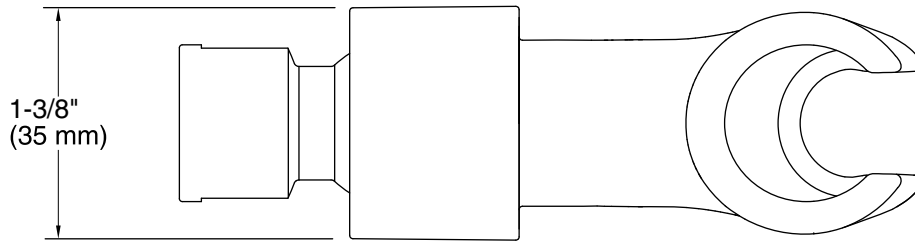

### Features

- Easily mounts on the end of your showerarm.
- Brass ball joint pivots to angle handshower.
- Fits most standard handshower hoses and handshowers.

### Technical Information

All product dimensions are nominal.