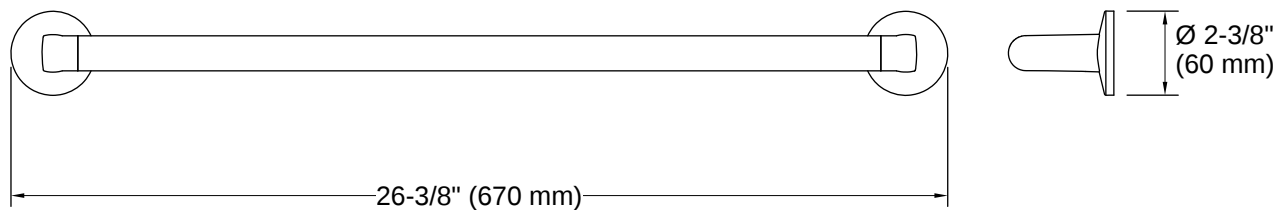

Installation

- Installation template and tools included

Installation Notes

Install this product according to the installation instructions.

CAUTION: Risk of personal injury. Do not install these products in any area where they are likely to be used inadvertently as a grab bar or support bar. These products are not designed or intended for use as a grab bar or support bar.