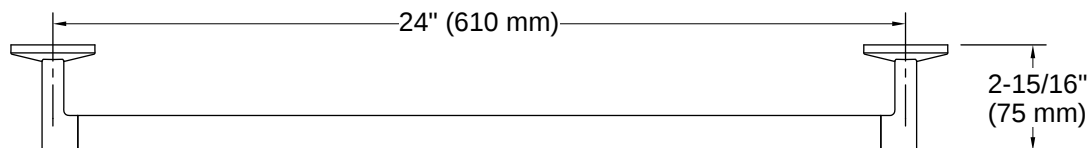

Installation

- Installation template and tools included

Installation Notes

Install this product according to the installation instructions.

CAUTION: Risk of personal injury. Do not install these products in any area where they are likely to be used inadvertently as a grab bar or support bar. These products are not designed or intended for use as a grab bar or support bar.