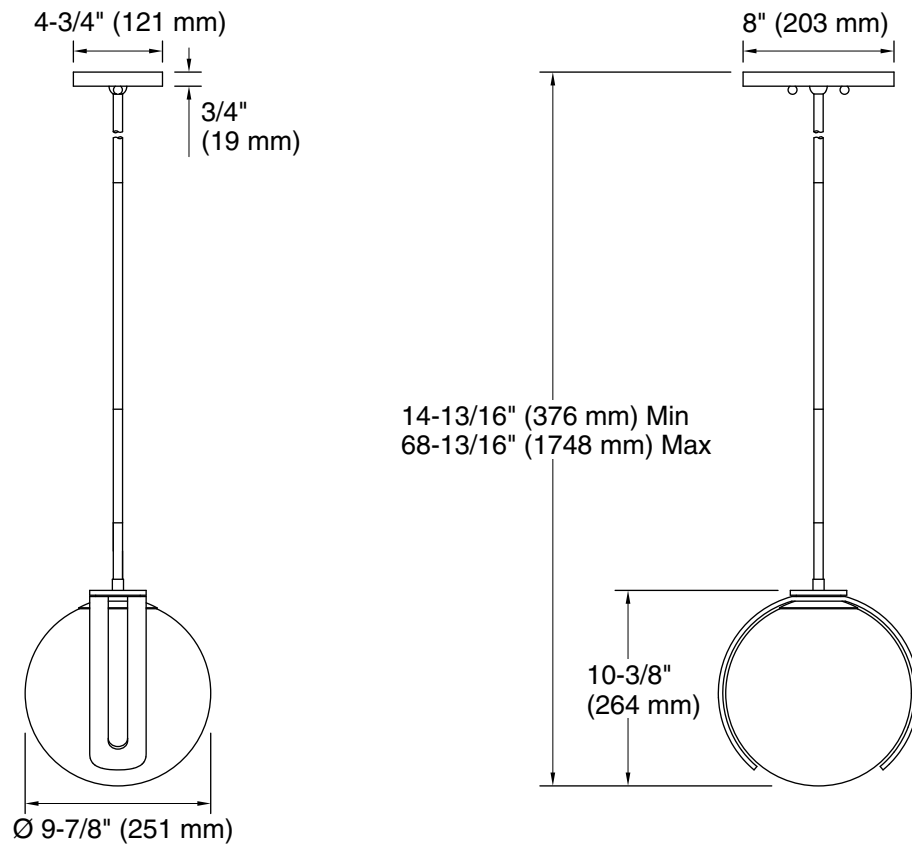

Required Electrical Service

One circuit required.

120 V, 60 Hz

Technical Information

All product dimensions are nominal.

Installation Type:	Ceiling-mount
Material:	Steel, Aluminum, Glass
Number of Lights:	1
Lighting Type:	Socket-based
Socket Type:	E-26 Medium
Number of Shades:	1
Shade Type:	Glass - frosted
Hanging Type:	Downrod
Downrod Detail:	2 x 18" (457 mm), 1 x 12" (305 mm), 1 x 6" (152 mm), 1 x 3" (76 mm)
Height:	14-13/16" (376 mm) - 68-13/16" (1748 mm)